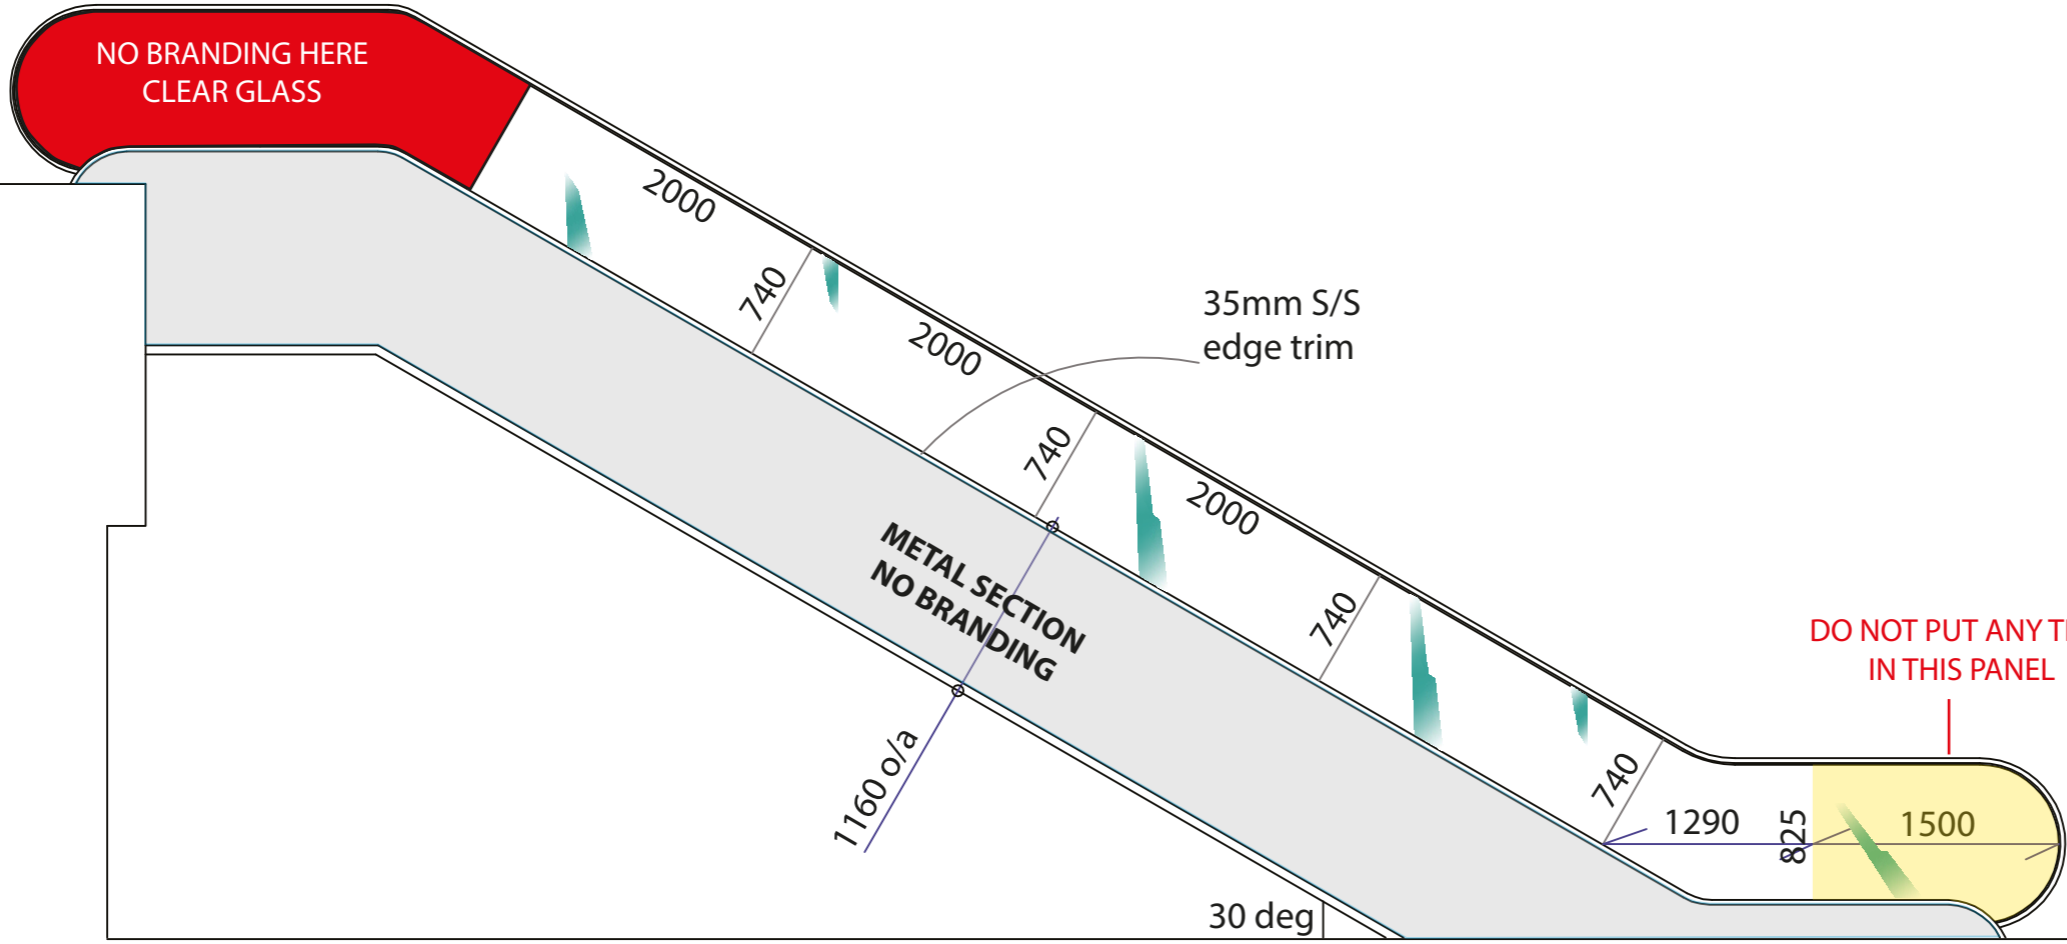

Escalator - Side A - Closest side to Auditorium

LEVEL 1

LEVEL 0

Pink areas are slightly obstructed
Avoid placing important information
in these areas

Escalator - Side B

LEVEL 0

LEVEL 1

Escalator - Side C

LEVEL 1

LEVEL 0

Escalator - Side D

LEVEL 0

LEVEL 1

Escalator - Side E

LEVEL 1

LEVEL 0

Escalator - Side F - Closest side to Capital Hall

Pink areas are slightly obstructed
Avoid placing important information
in these areas