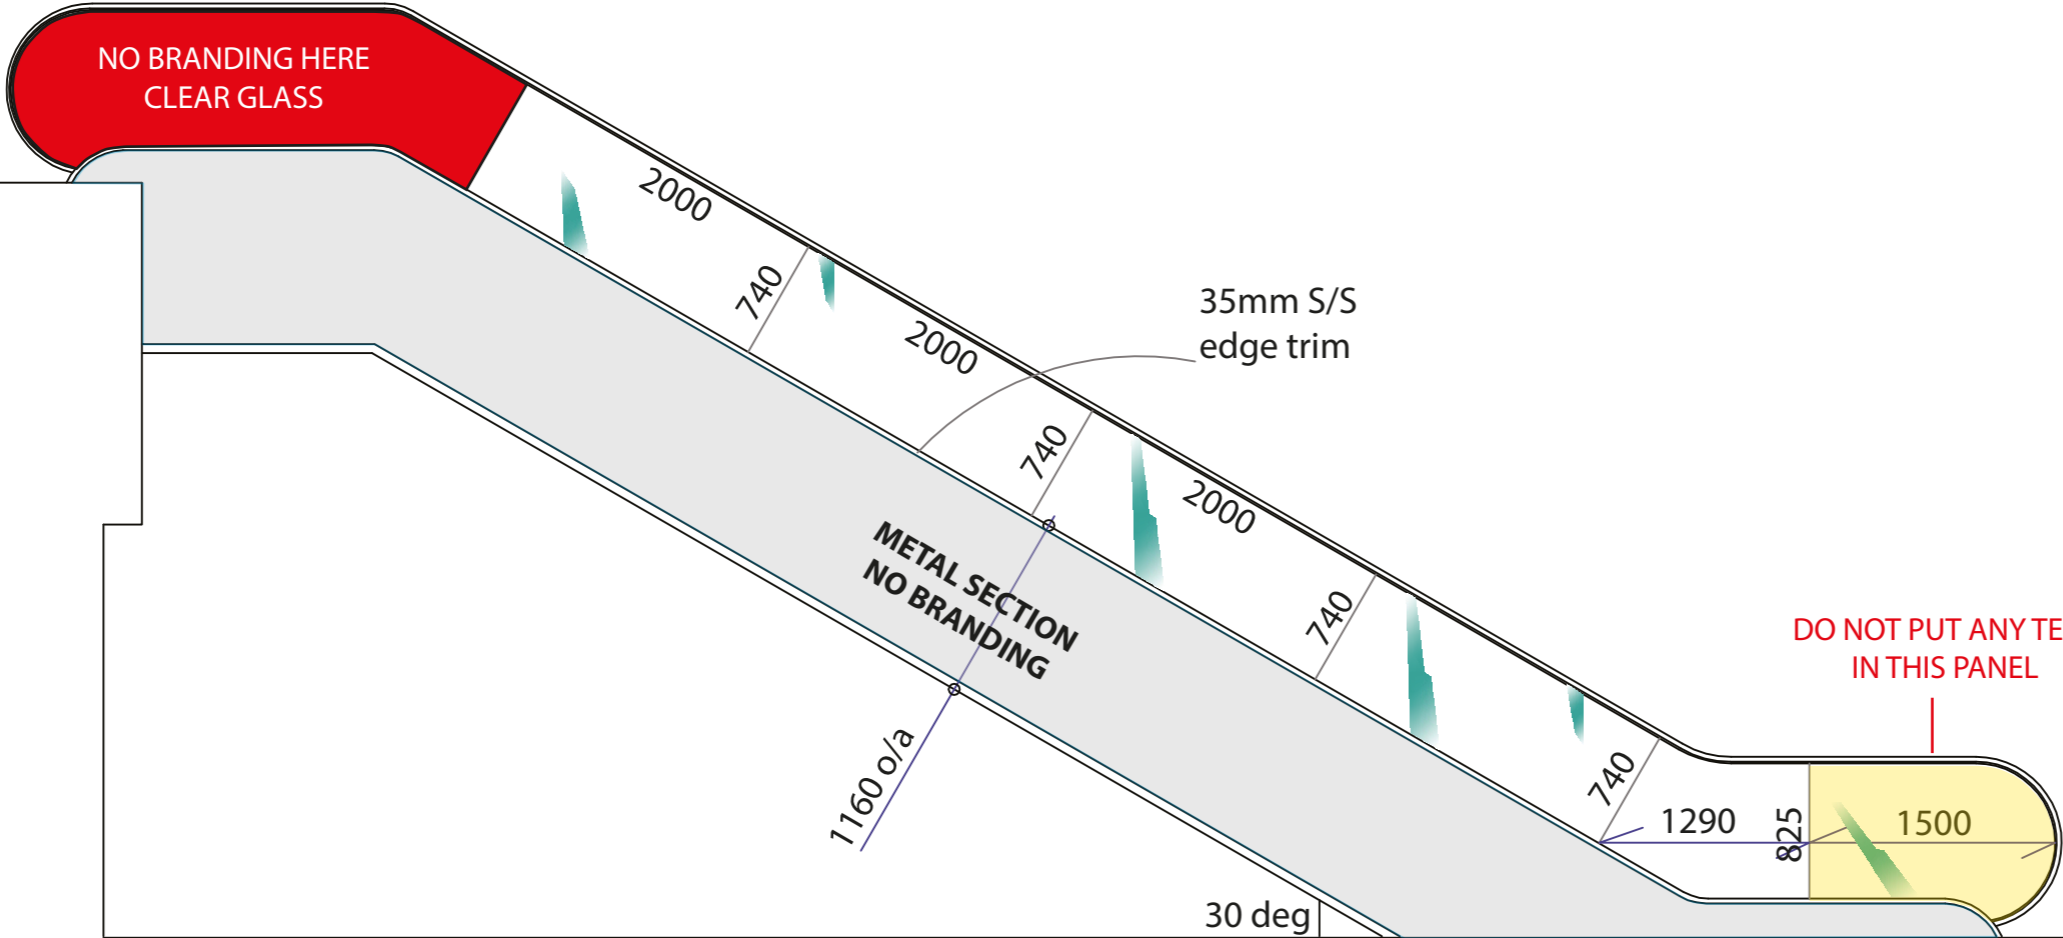

Escalator - Side A - Closest side to Auditorium

LEVEL 1

LEVEL 0

Pink areas are slightly obstructed
Avoid placing important information
in these areas

Escalator - Side B

LEVEL 0

LEVEL 1

Escalator - Side C

LEVEL 1

LEVEL 0

Escalator - Side D

LEVEL 0

LEVEL 1

Escalator - Side E

LEVEL 1

LEVEL 0

Escalator - Side F - Closest side to Capital Hall

Pink areas are slightly obstructed
Avoid placing important information
in these areas