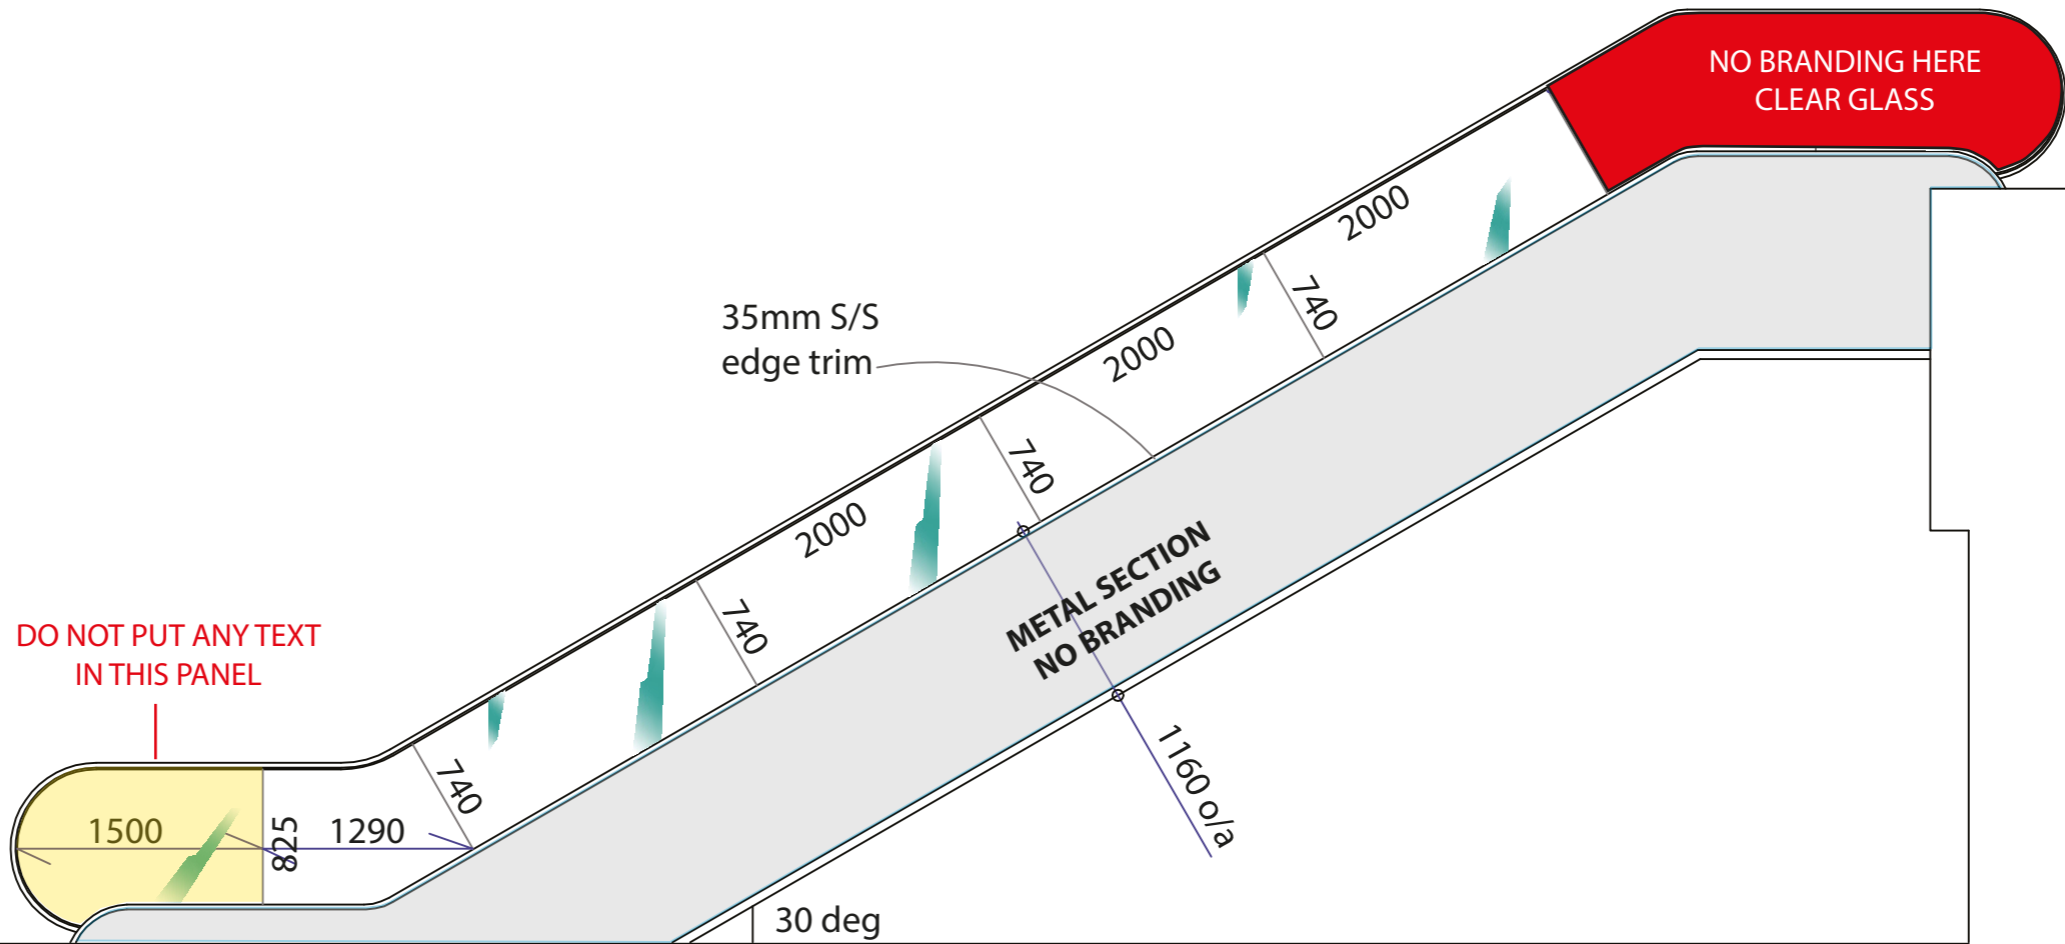

Escalator - Side A - Closest side to Auditorium

LEVEL 1

LEVEL 0

Pink areas are slightly obstructed
Avoid placing important information
in these areas

Escalator - Side B

LEVEL 0

LEVEL 1

Escalator - Side C

LEVEL 1

LEVEL 0

Escalator - Side D

LEVEL 0

LEVEL 1

Escalator - Side E

LEVEL 1

LEVEL 0

Escalator - Side F - Closest side to Capital Hall

Pink areas are slightly obstructed
Avoid placing important information
in these areas