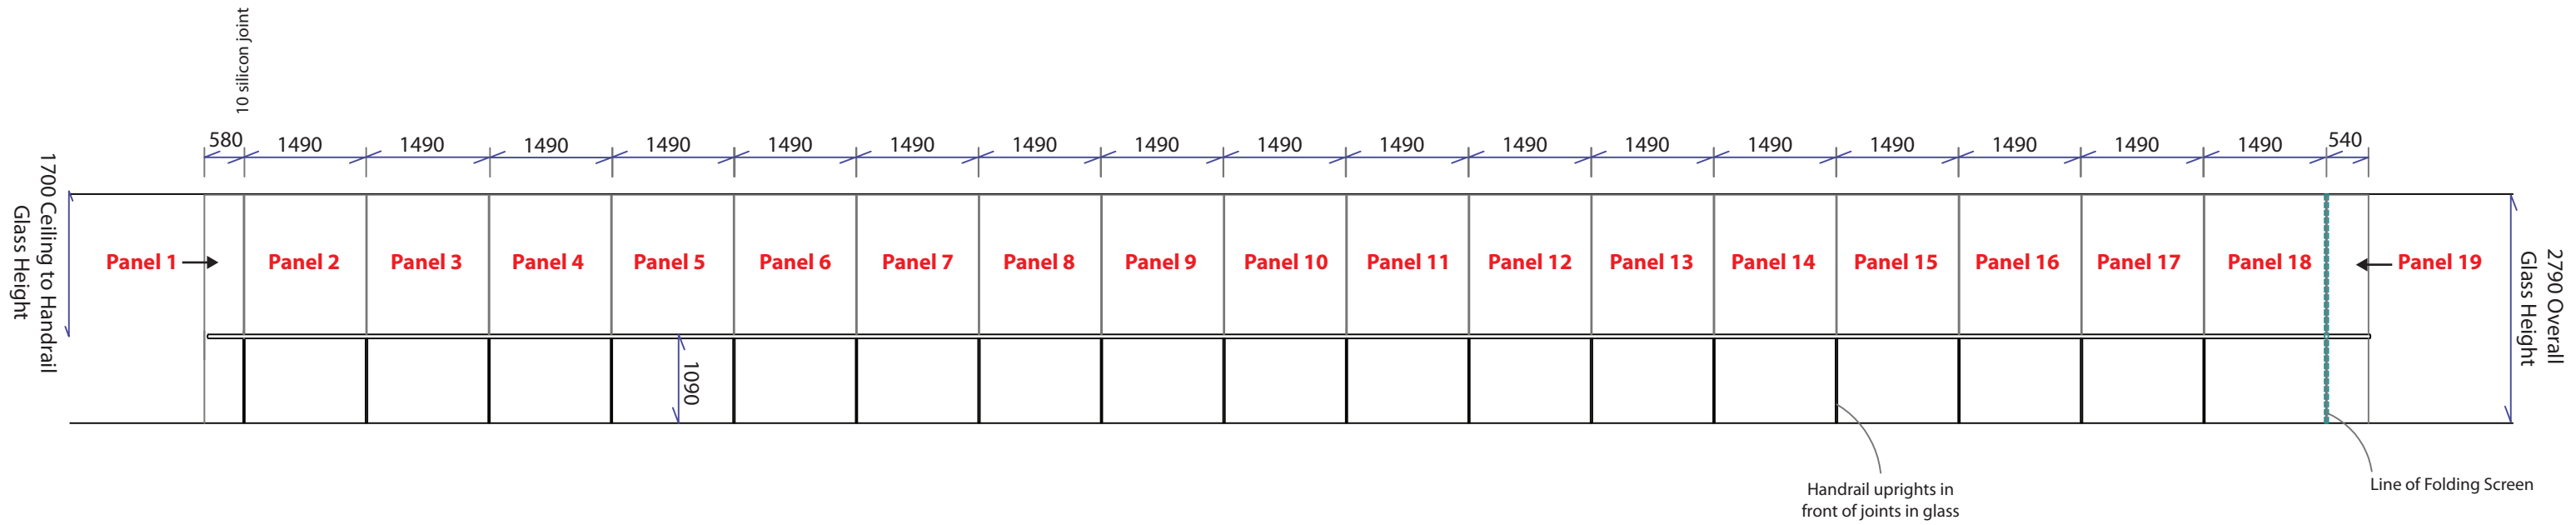

# Prince Regent Walkway Glass

**North End  
Prince Regent  
DLR Station**

**South End  
ExCeL**