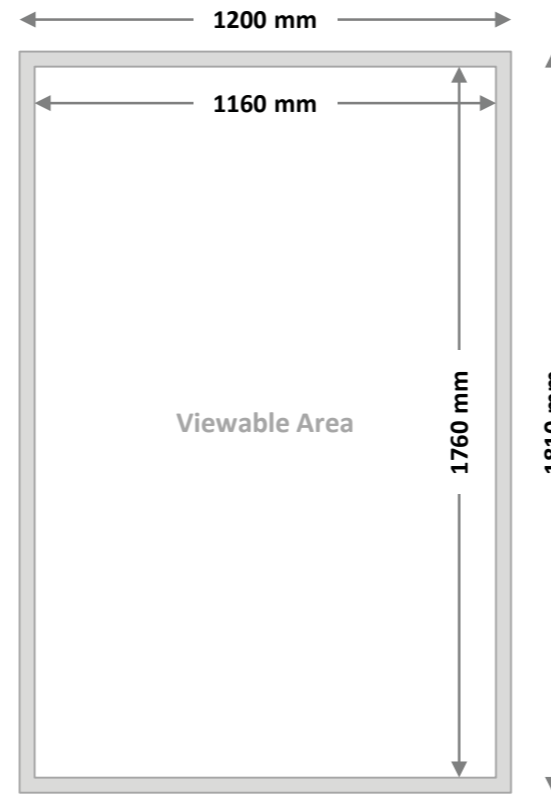

ESC Congress 2015

Prince Regent 6-sheets

Specifications

Site	Prince Regent 6-sheets - PR6.1, PR6.2, PR6.3, PR6.4, PR6.5, PR6.6
Size	Overall size = 1200 wide x 1810 high Viewable area = 1160 wide x 1760 high
Material	Backlit Laminated Paper
Fixings	All posters to be trimmed.