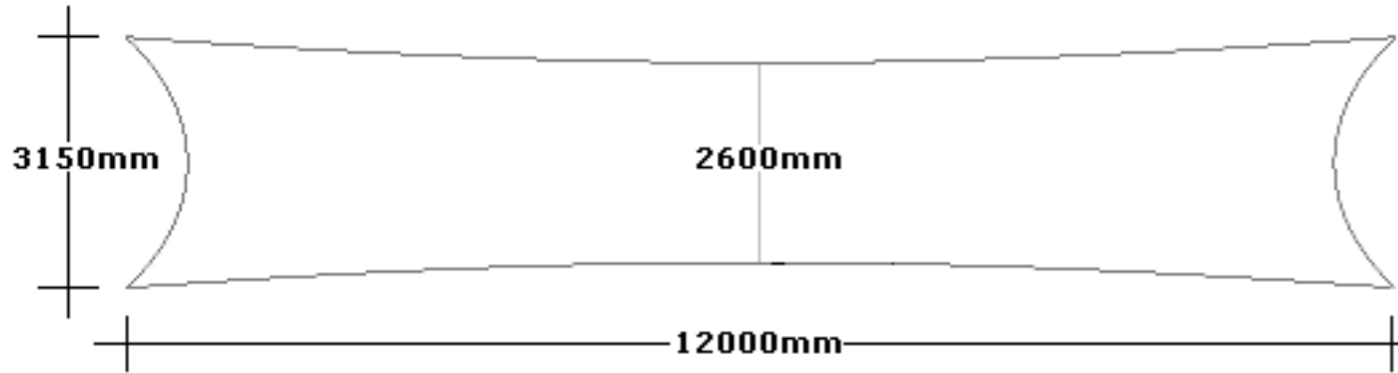

# ESC Congress 2015 Boulevard Banners Specifications

**Site** BB1, BB2, BB3, BB4, BB5, BB6, BB9

**Size** Overall size = 12000 wide x 3150 high  
Artwork should bleed to the outer edges of the poster.  
**TEMPLATE IS AVAILABLE**

**Material** Polyester Reinforced P.V.C.

**Fixings** Boulevard banners will be finished with specialist stitching on all edges and reinforced corners. Stainless steel, 5mm width, 1 inch, D-rings will be fitted to each corner (to take a weight loading of 500kg).