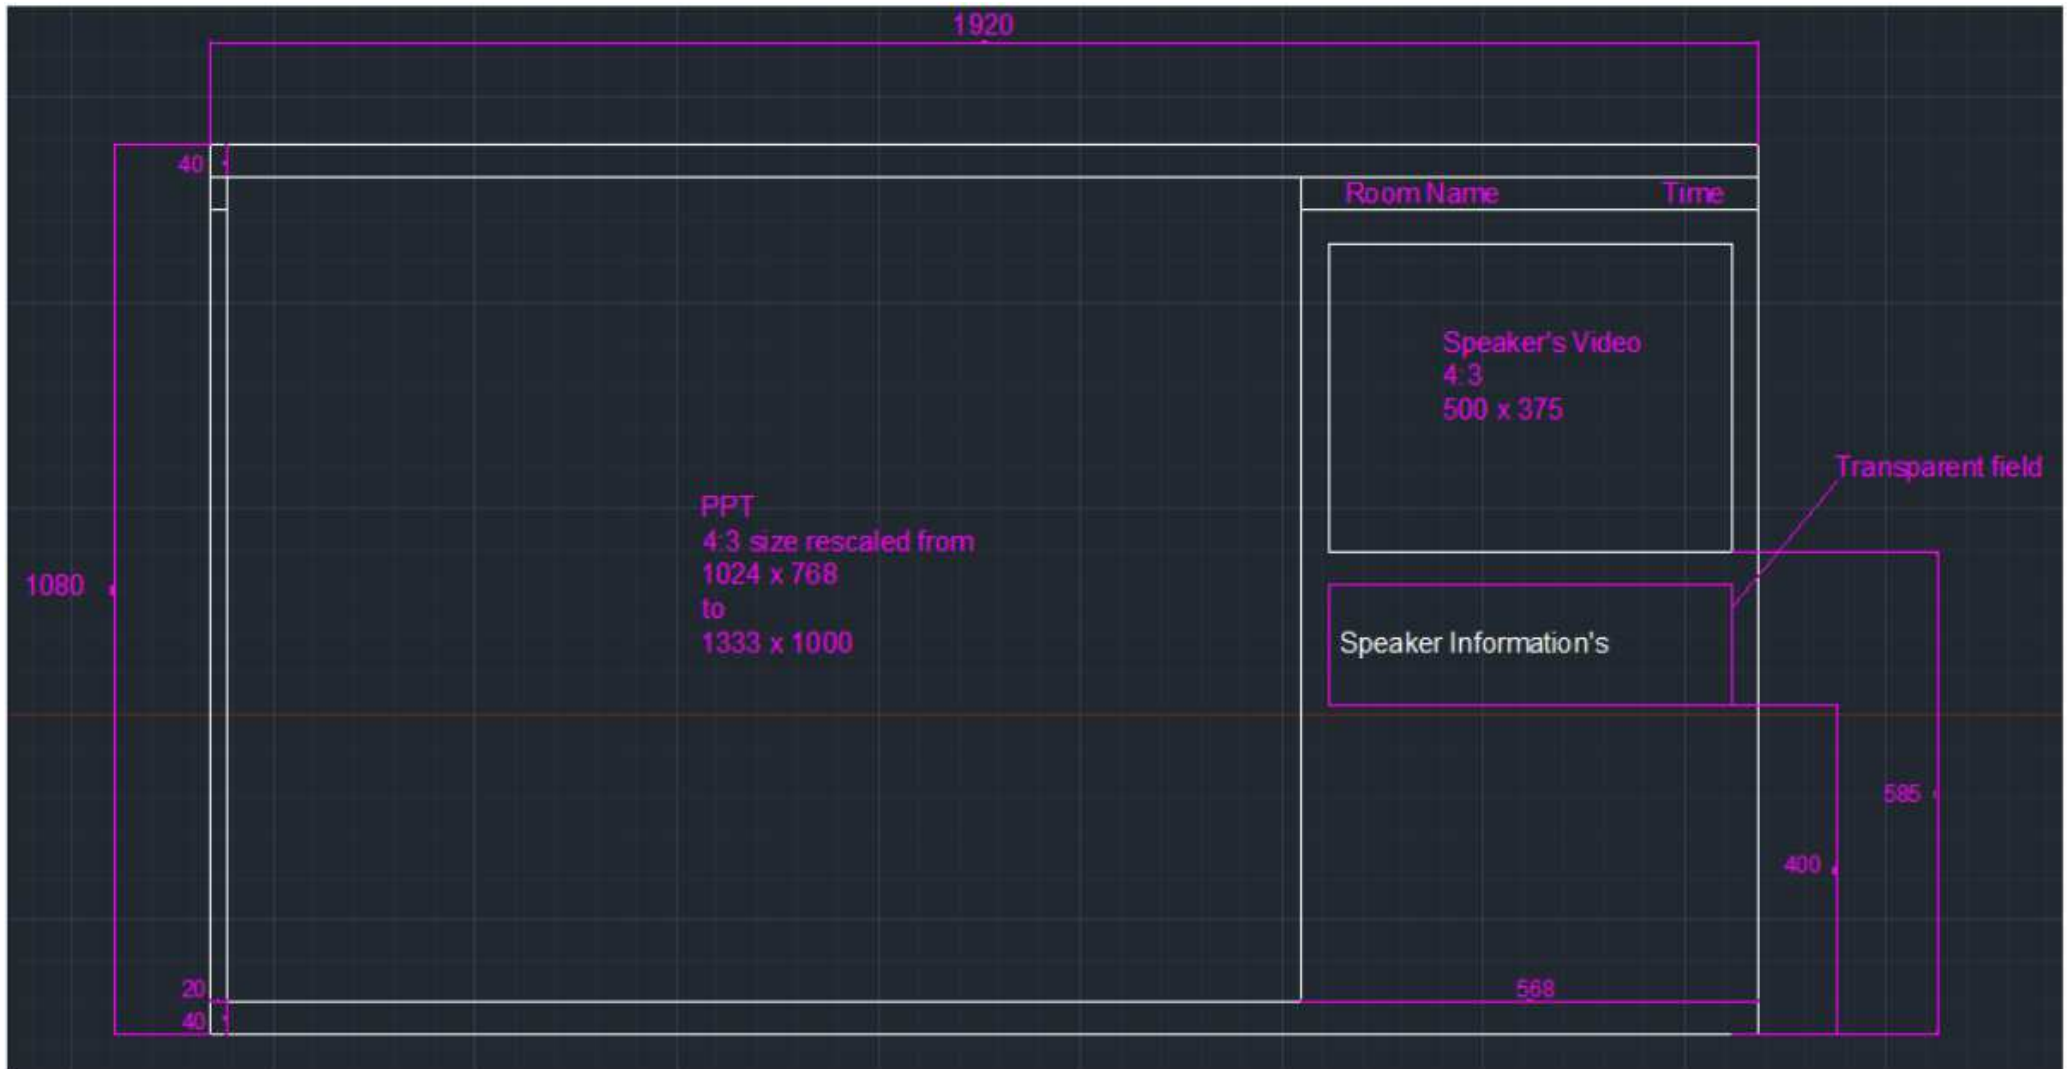

ESC Congress 2015 PinP Specifications