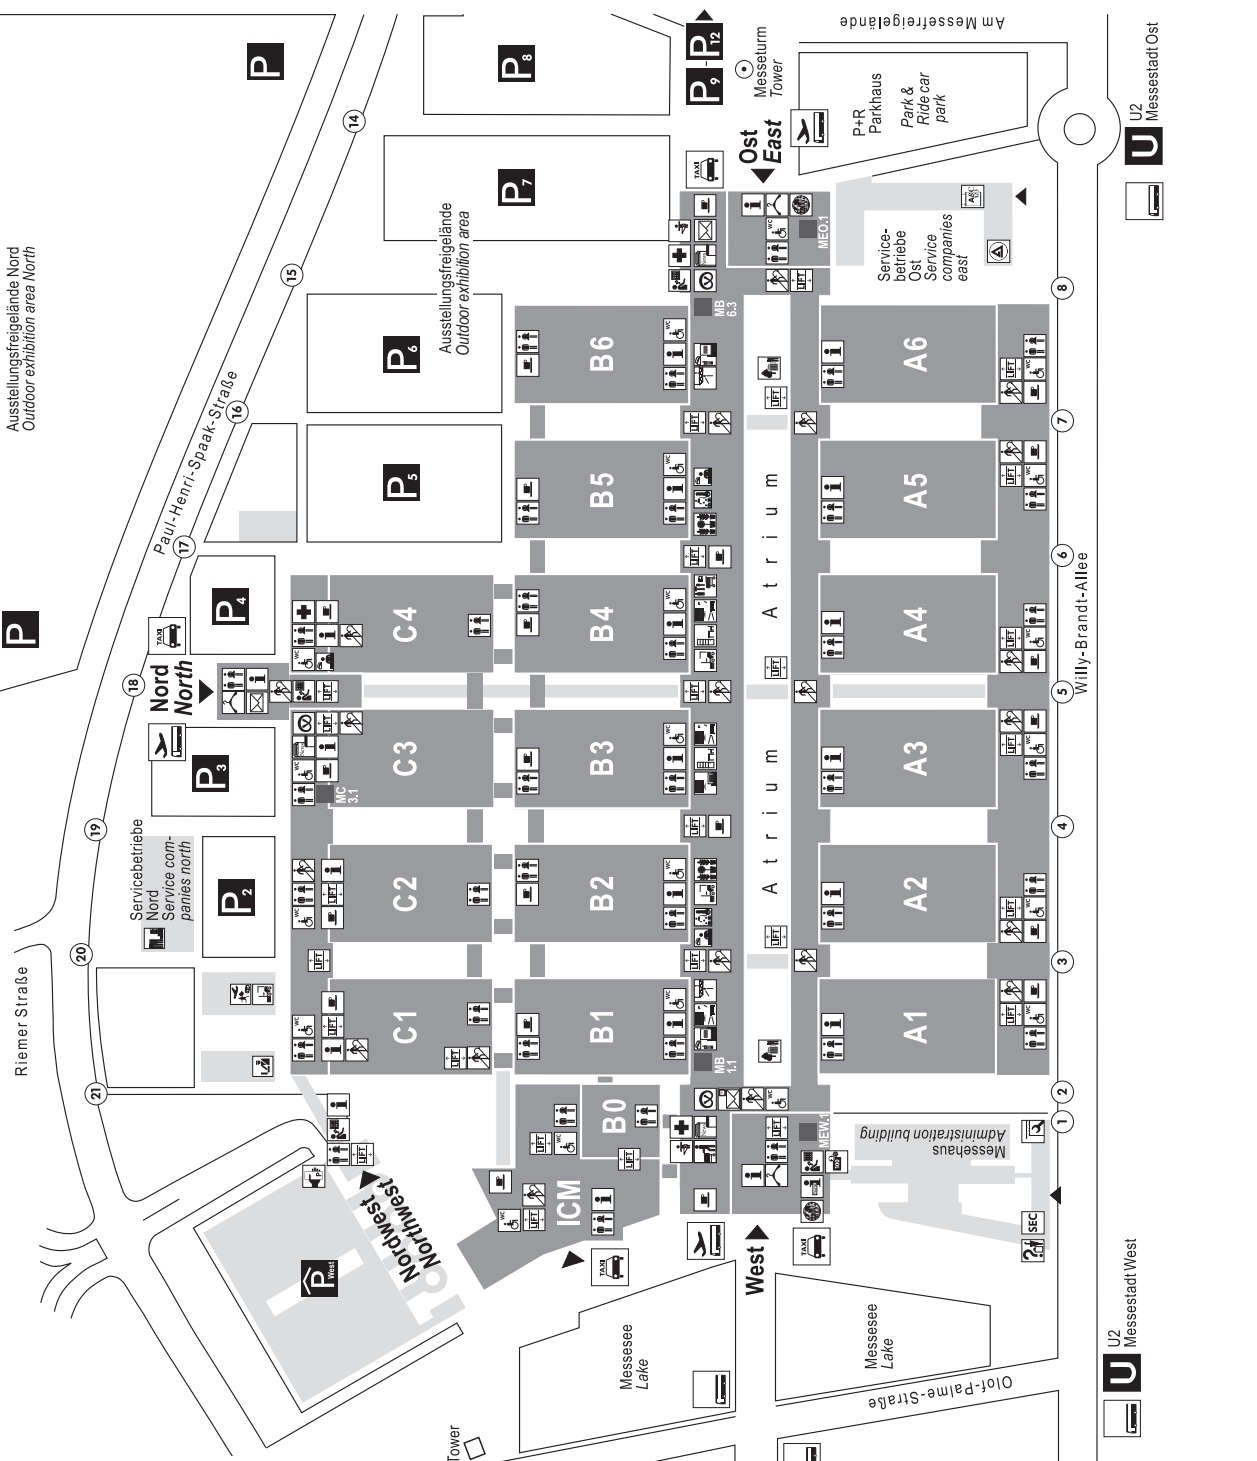

Information

Internationaler Gästeempfang
International Visitors Lounge

Kiosk

- Kurierservice/Paketversand
  courier service/parcels
- Despatch of parcels
- Messe-Parkservice
  Trade-fair parking service
- Sicherheitszentrale
  Security service
- Standbau
  Stand construction
- Supermarkt
  Supermarket
- Toiletten
  Toilets
- Touristeninformation
  Tourist information counter
- Wickelraum
  Babycare room
- Zoll
  Customs
- veranstaltungsabhängig
  depending on event
- veranstaltungsabhängig
  depending on event

Service-Einrichtungen am „Atrium“

veranstaltungsabhängig
depending on event

- Telekommunikationsservice
  Telecommunications services
- Multimedia
- Abhängekonstruktionen
  Rigging/Suspension units
- Ausstellerservice West
  Exhibitor services West
- Servicebüro Konferenzräume West
  Service bureau conference rooms West
- Spezialbüro
  Forwarding office
- Pflanzen/Blumen
  Plants/Flowers
- Internationales Business Center
  International Business Centre
- Mietmobiliar
  Furniture rentals
- Ausstellershop
  Exhibitors shop
- Servicebüro Konferenzräume Ost
  Service bureau conference rooms East
- Ausstellerservice Ost
  Exhibitor services East
- veranstaltungsabhängig
  depending on event