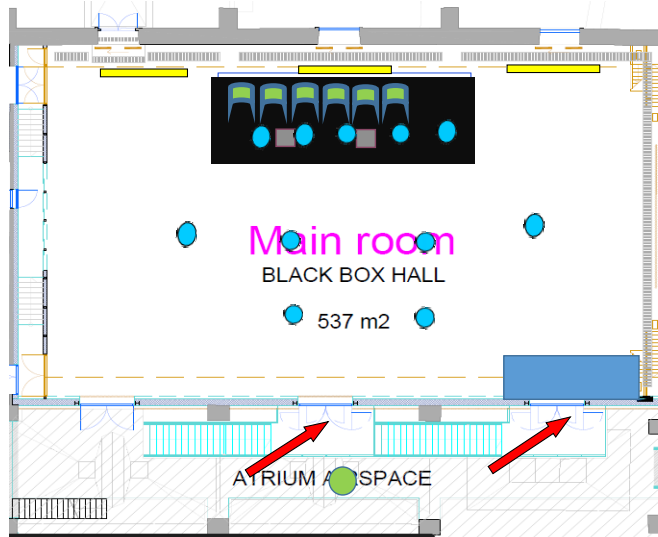

CONGRESS NAME		Digital Summit, Tallinn
Room Name		Main Room
Capacity		350 seats arranged in theatre style
Stage Size		W: 1200/ D: 300 / H: 40 cm
For Chairpersons	Table Dimensions	No Table
	Standard setup	6 chairs
	Microphones	4 wireless handheld
	Video Monitor	42" on chairperson table x 1
	Camera	NO
For Speaker	Lectern Dimensions	No lectern
	Microphones	2 Wired Goose Neck
	Computer	1 classic laptop Cyim networked with SSC
	Camera	NO
Main Screen		1 x Main 7,5 x 4,3m and 2 x 5x3m
Projector		3 x 15K - 1920*1080
PinP		YES
Voting / Ask a question system		YES
Live sessions enabled		NO
Audience		6 HAND HELD WIRELESS
External monitor for room programme and overflow		YES 75"

Lecture Room plan

-  Screen
-  Room entrance(s)
-  Microphone Q/A and chairs and headset
-  Chairperson table
-  Stage
-  Chairman's seats
-  Small Table
-  Overflow
-  Tech Area

CONGRESS NAME		Digital Summit, Tallinn
Room Name		Digital Arena
Capacity		50 seats arranged in theatre style
Stage Size		W: 200/ D: 200 / H: 20 cm
For Chairpersons	Table Dimensions	No Table
	Standard setup	1 lectern / 2 chairs in the audience
	Microphones	2 wireless handheld
	Video Monitor	42" on chairperson table x 1
	Camera	NO
For Speaker	Lectern Dimensions	No lectern
	Microphones	1 Beltpack Headset wireless
	Computer	1 classic laptop Cyim networked with SSC
	Camera	YES
Main Screen		LED Giant Screen 5 x 3m
Projector		
PinP		
Voting / Ask a question system		YES
Live sessions enabled		NO
Audience		2 HAND HELD WIRELESS
External monitor for room programme and overflow		YES 75"

Lecture Room plan

-  Screen
-  Room entrance(s)
-  Microphone Q/A and chairs and headset
-  Chairperson table
-  Stage
-  Chairman's seats
-  Small Table
-  Overflow
-  Tech Area