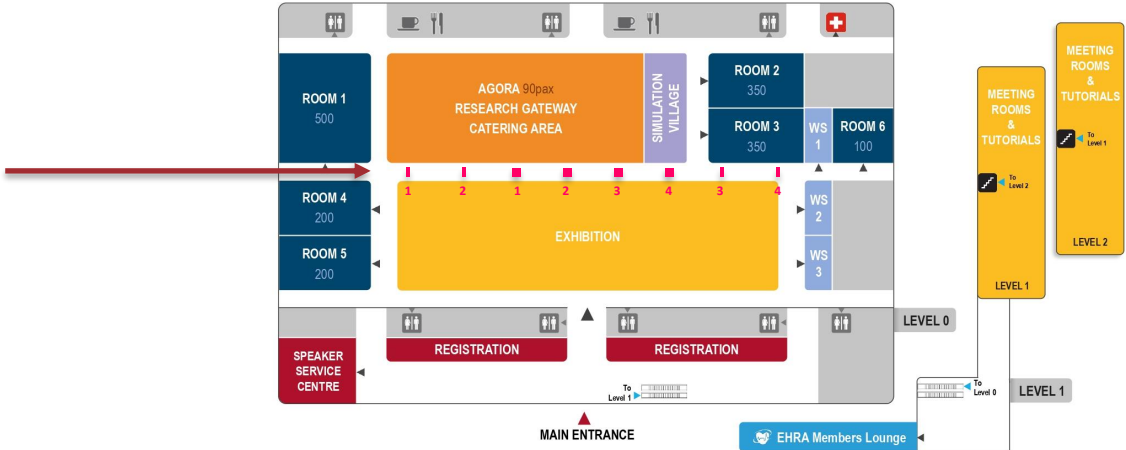

GROUND FLOOR

TOTEM IN THE AISLE

Highlight your brand identity by featuring your visual on four-sided or two-sided totems located in the main aisle between the Research Gateway and the Exhibition Area.

4-SIDED TOTEM (CUBES)

- Size: 120 x 300 cm - 4 sides to advertise
- Quantity: 4
- Location: Ground floor
- Price per unit: €7,500
- Accrued points per unit: 3

2-SIDED TOTEM

- Size: 100 x 200 cm - 2 sides to advertise
- Quantity: 4
- Location: Ground floor
- Price per unit : €3,500
- Accrued points per unit: 1