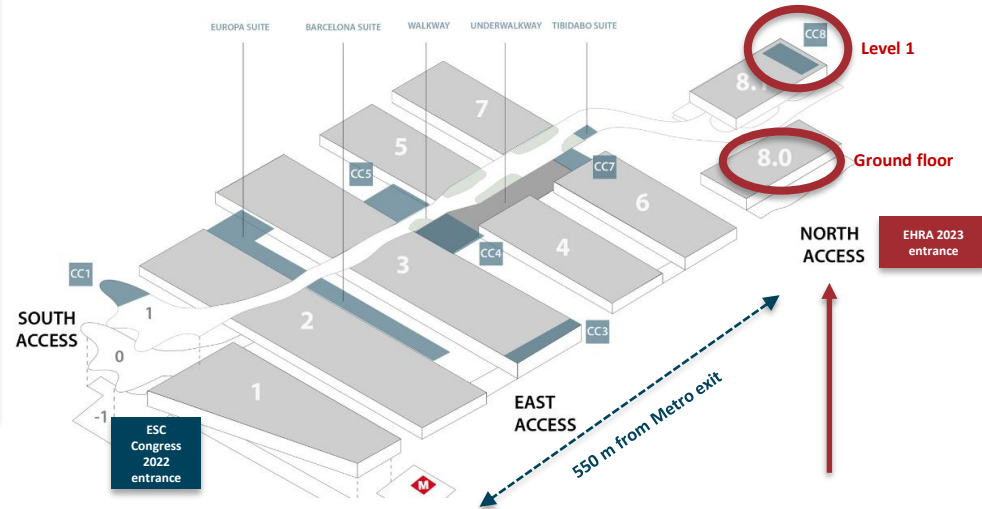

EHRA 2023 VENUE

- **EHRA 2023** will be held at the FIRA Gran Via Barcelona, in the **Hall 8.0 and CC8 Zone** (level 1).
- Hall 8.0 is accessible by the **North Access** of the FIRA Gran Via Barcelona.
- Take a [virtual tour](#) of the venue!

BUILDING OVERVIEW*

WS: Workshops

*Please, note that the building overview is subject to changes.

NORTH ENTRANCE - OUTSIDE TOTEM

These four-sided large vinyl totems will be visible at the taxi queuing area, outside the North Entrance.

Placing your advert on this item will provide you with enhanced visibility while delegates make their way to the building.

- Size: 1,20m (w) x 2,04m (h) x 1,20m (d)
- 4 sides to advertise
- Quantity: 4
- Location: North entrance - Public area
- Price for 4 totems: €40,000
- Accrued points: 16

EXCLUSIVE SPONSORSHIP

GROUND FLOOR

TOTEM IN THE AISLE

Highlight your brand identity by featuring your visual on four-sided or two-sided totems located in the main aisle between the Research Gateway and the Exhibition Area.