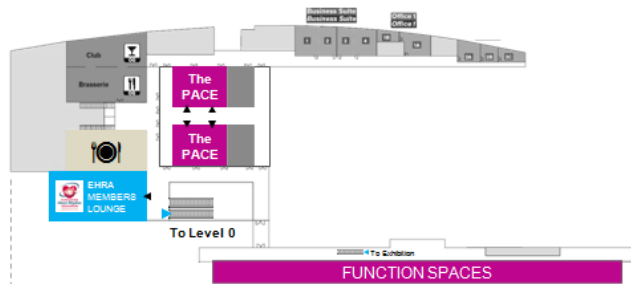

LEVEL 1

LEVEL 0

# Main Entrance banner

- This banner located at the registration
- Size: 7m (W) x 4.30m (H)
- Price: €20 000
- Accrued points:8
- Price includes, production, installation, and removal

# Enclosure in Mall

- This enclosure will carry your congress message in the main Mall from the registration to the congress center
- Quantity: 1
- Size: 3 sides  
 $9\text{m}^2 \rightarrow 3.01\text{m(W)} \times 2.96 \text{ (H)}$   
 $15\text{m}^2 \rightarrow 4.99\text{m(W)} \times 2.96 \text{ (H)}$   
 $9\text{m}^2 \rightarrow 3.01\text{m(W)} \times 2.96 \text{ (H)}$
- Price: €15 000
- Accrued points: 6
- Price includes, production, installation, and removal

# Wall backlit panel

- This panel is located at the heart of the congress between lecture rooms and exhibition
- Quantity: 1
- Size: 2.904 (W)x 1.934(H)
- Price: € 15 000
- Accrued points: 6
- Price includes, production, installation, and removal