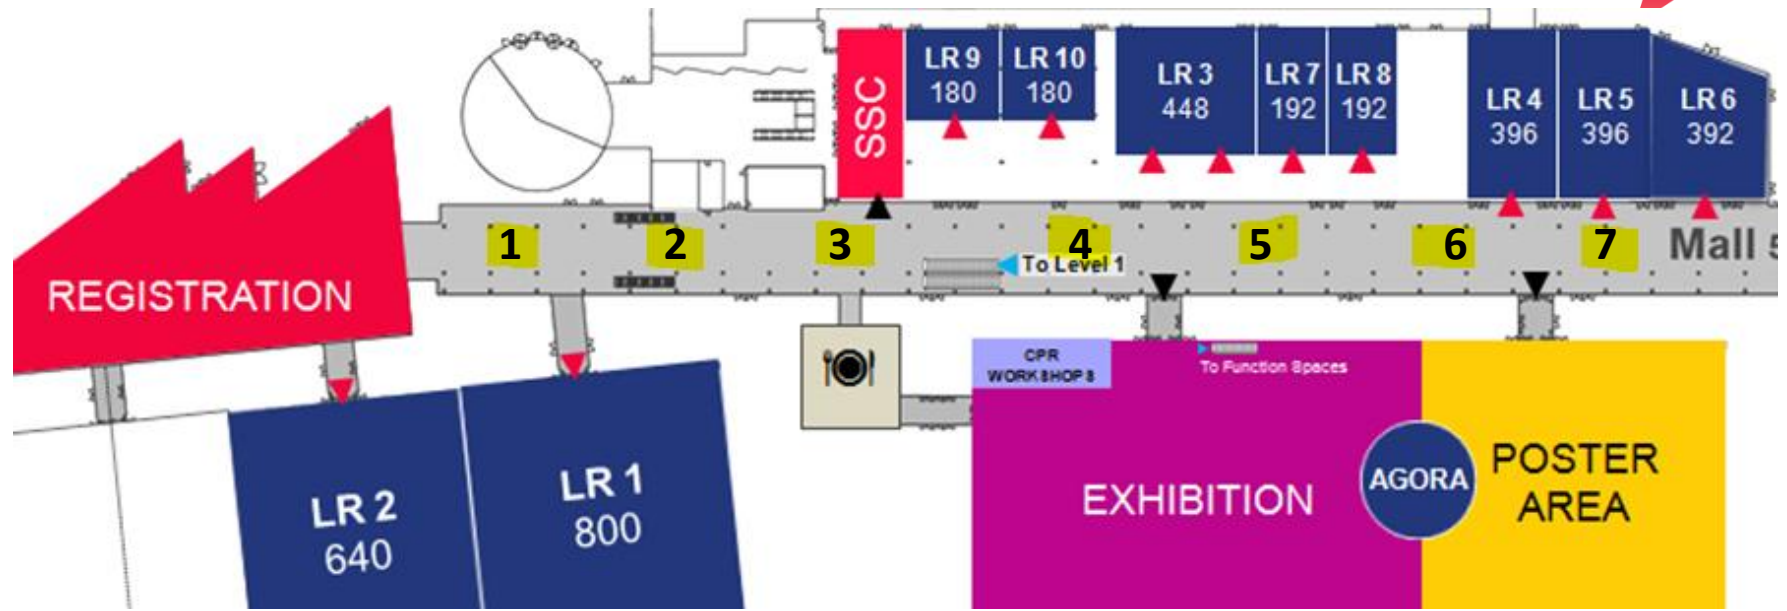

Totems in Mall

Approximate locations for Totems