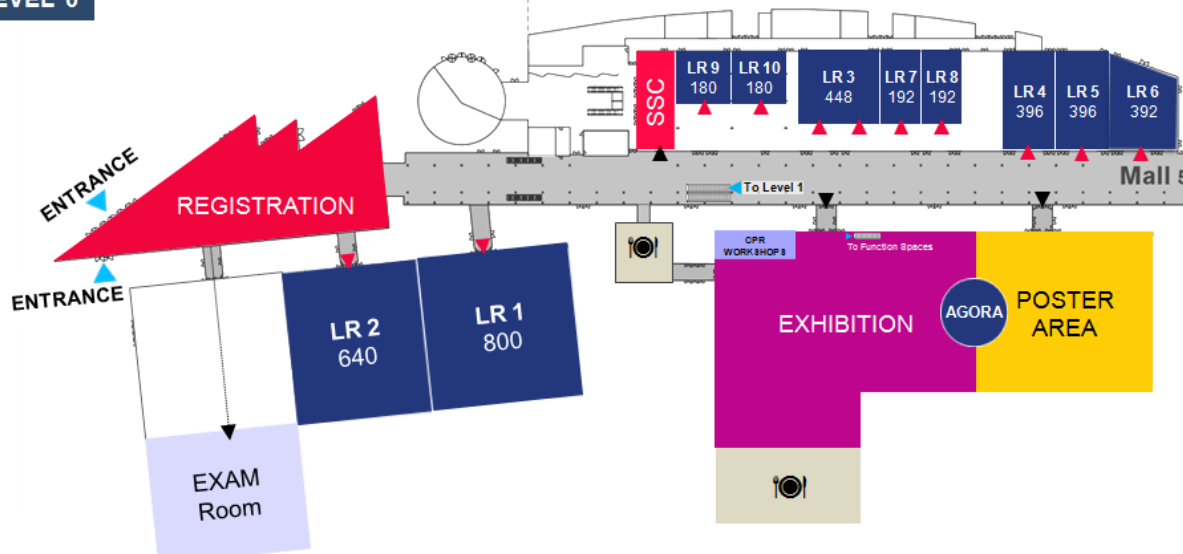

LEVEL 1

LEVEL 0

# Main Entrance banner

- This banner located at the registration
- Size: 7m (W) x 4.30m (H)
- Price: €20 000
- Accrued points:8
- Price includes, production, installation, and removal

# Enclosure in Mall

- This enclosure will carry your congress message in the main Mall from the registration to the congress center
- Quantity: 1
- Size: 3 sides  
 $9\text{m}^2 \rightarrow 3.01\text{m(W)} \times 2.96 \text{ (H)}$   
 $15\text{m}^2 \rightarrow 4.99\text{m(W)} \times 2.96 \text{ (H)}$   
 $9\text{m}^2 \rightarrow 3.01\text{m(W)} \times 2.96 \text{ (H)}$
- Price: €15 000
- Accrued points: 6
- Price includes, production, installation, and removal

# Wall backlit panel

- This panel is located at the heart of the congress between lecture rooms and exhibition
- Quantity: 1
- Size: 2.904 (W)x 1.934(H)
- Price: € 15 000
- Accrued points: 6
- Price includes, production, installation, and removal