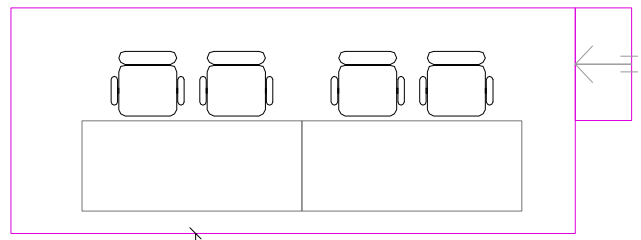

schermo 4x3 mt
h. da terra 1,45 mt

1.37 1.25 1.25 1.37

54

80

56

1.20

39

70

49

1.26

1.35

EHRA MEMBERS
SESSIONS DESK
1 STANDARD ILLINOIS DESKS
WITH CUSTOMISED TOP

MAIN
ENTRANCE

TORINO
LR4/348

MAIN
ENTRANCE

MARBELLA
140x80

MARBELLA
140x80

1800
2120

1800
2120