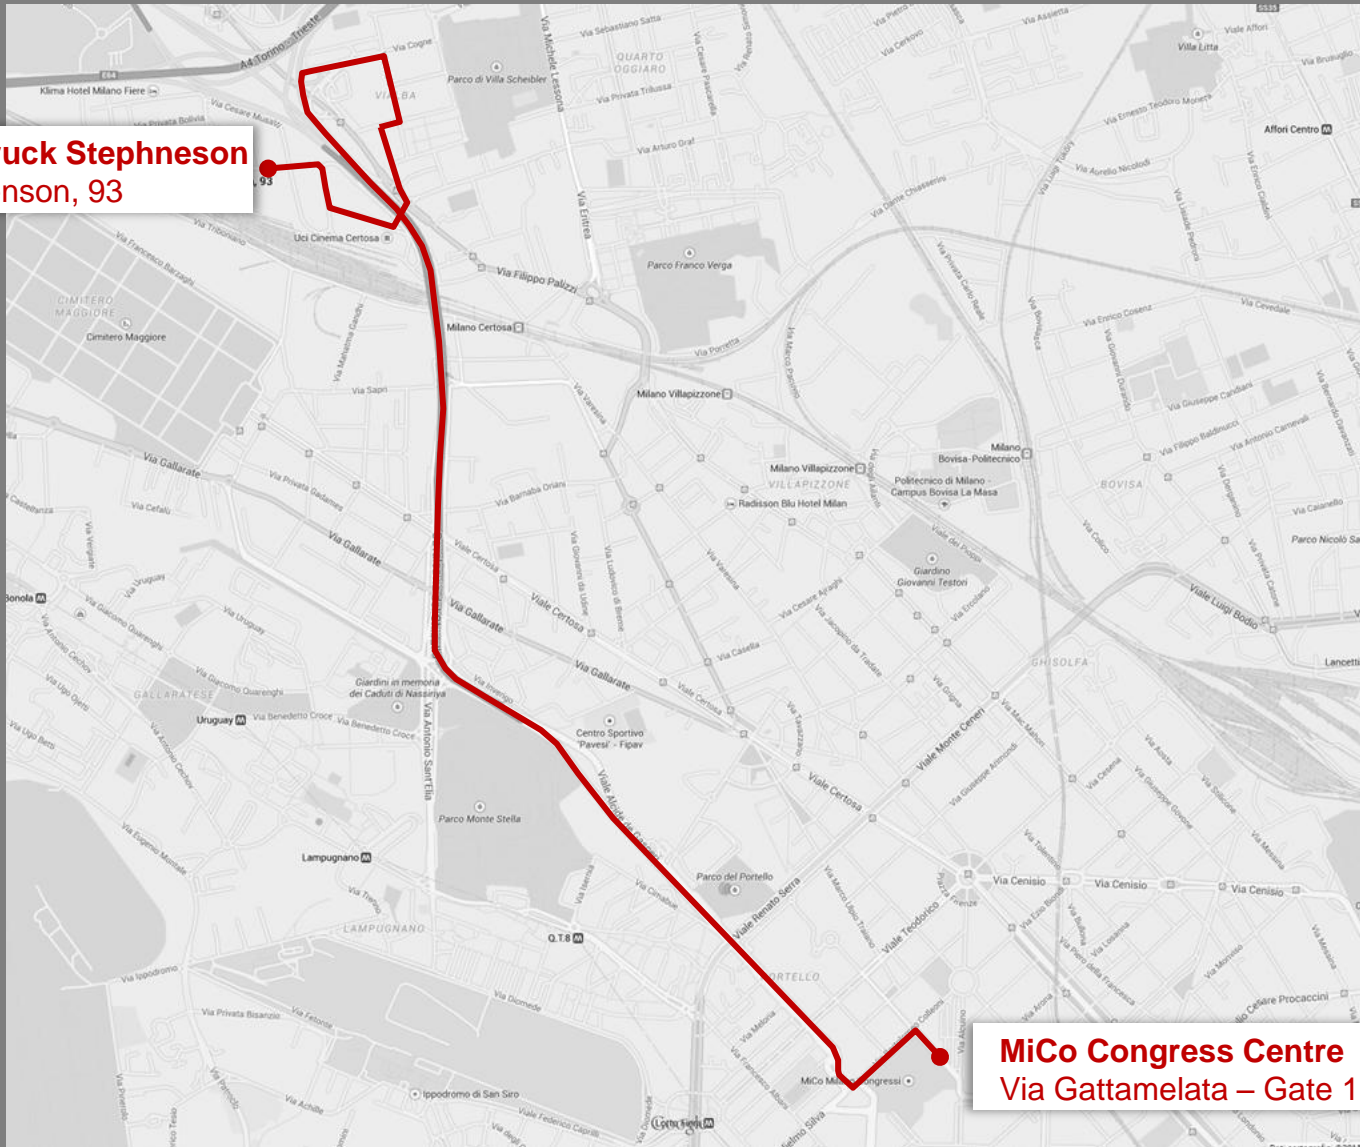

Parking Truck Stephneson
Via Stephenson, 93

MiCo Congress Centre
Via Gattamelata – Gate 13