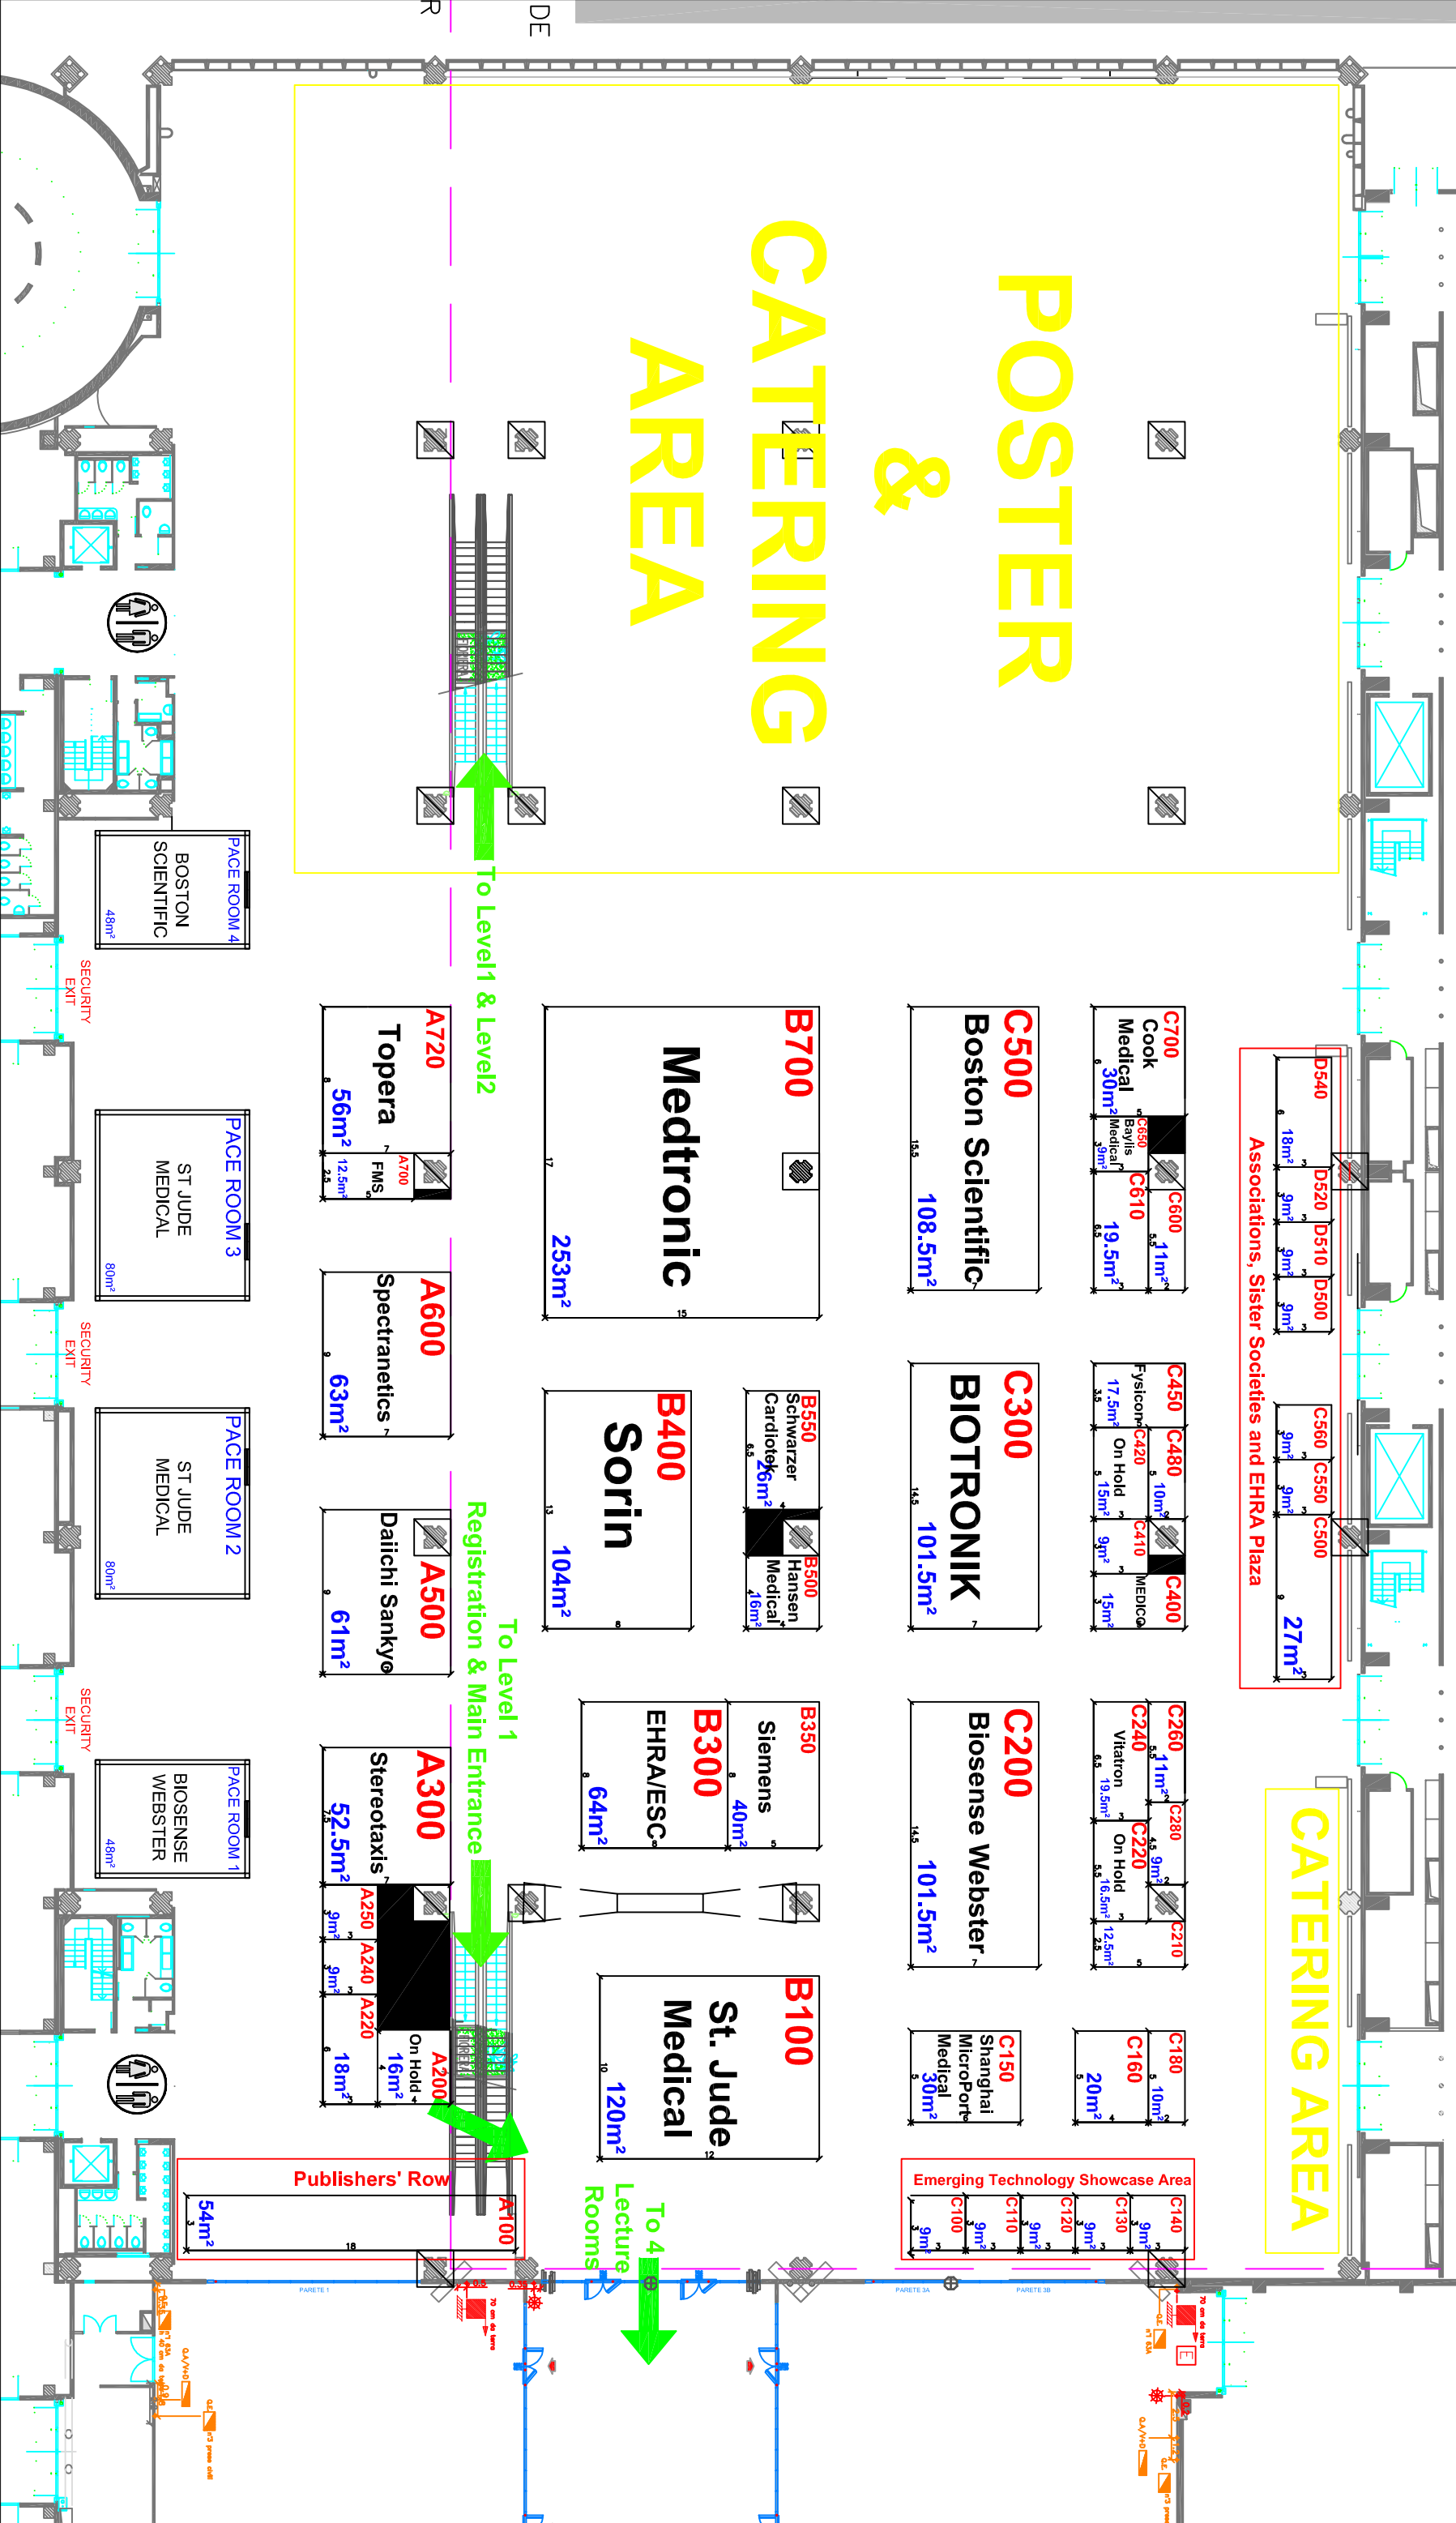

EHRA EUROPACE 2015

Exhibition Floor Plan

POSTER & CATERING AREA

CATERING AREA

C700 Cook Medical 30m²
C600 Cook Medical Baylis Medical 19.5m²
C450 Fysicorp 17.5m²
C480 On Hold 15m²
C400 MEDICA 15m²
C260 Vitatron 19.5m²
C280 On Hold 12.5m²
C220 On Hold 16.5m²
C180 Shanghai MicroPort Medical 30m²
C160 20m²
C150 30m²
C140 9m²
C130 9m²
C120 9m²
C110 9m²
C100 9m²

B700 Medtronic 253m²
B400 Sorin 104m²
B350 Siemens 40m²
B300 EHR/ESC 64m²
B100 St. Jude Medical 120m²

A720 Topera FMS 56m²
A600 Spectranetics 63m²
A500 Daiichi Sankyo 61m²
A300 Stereotaxis 52.5m²
A250 9m²
A240 9m²
A220 9m²
A200 On Hold 16m²
A100 54m²

PACE ROOM 4 BOSTON SCIENTIFIC 48m²
PACE ROOM 3 ST JUDE MEDICAL 80m²
PACE ROOM 2 ST JUDE MEDICAL 80m²
PACE ROOM 1 BIOSENSE WEBSTER 48m²

To Level 1 & Level 2

To Level 1
Registration & Main Entrance

To 4
Lecture Rooms