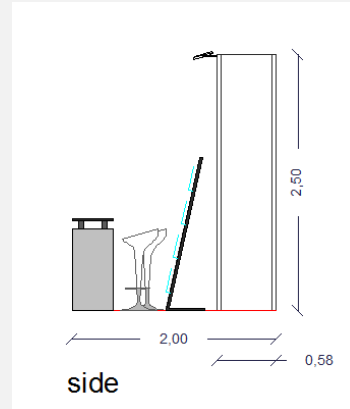

## THIS PACKAGE INCLUDES:

- wooden backwall 2,50 mt high, 50 cm width, white painted
- graphic background (dim. 2x2,5 mt)
- nr. 2 led spotlights
- nr. 1 multiple socket (with 4 plugs)
- nr. 1 desk with nr. 2 stools
- nr. 1 brochure rack
- nr. 1 waste basket
- power - 3 Kw
- floor carpeting (color tbd)
- basic stand daily cleaning