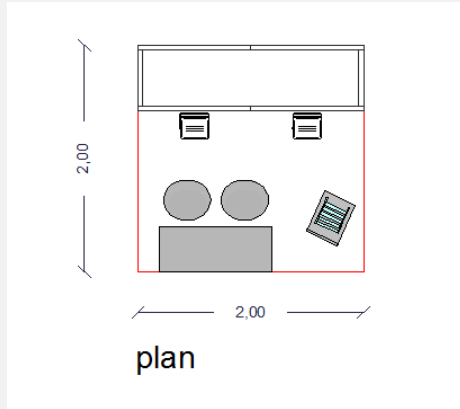

## THIS PACKAGE INCLUDES:

- wooden backwall 2,50 mt high, 50 cm width, white painted
- graphic background (dim. 2x2,5 mt)
- nr. 2 led spotlights
- nr. 1 multiple socket (with 4 plugs)
- nr. 1 desk with nr. 2 stools
- nr. 1 brochure rack
- nr. 1 waste basket
- power - 3 Kw
- floor carpeting (color tbd)
- basic stand daily cleaning