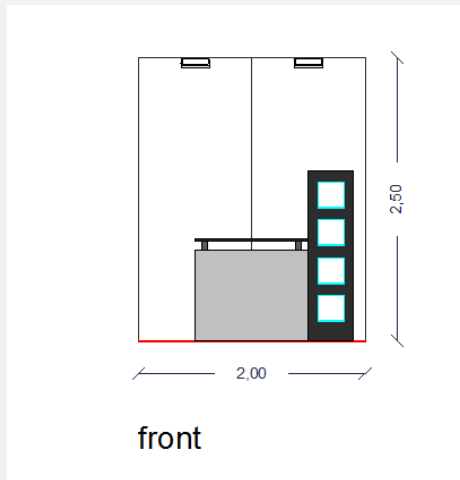

## THIS PACKAGE INCLUDES:

- wooden backwall 2,50 mt high, 50 cm width, white painted
- graphic background (dim. 2x2,5 mt)
- nr. 2 led spotlights
- nr. 1 multiple socket (with 4 plugs)
- nr. 1 desk with nr. 2 stools
- nr. 1 brochure rack
- nr. 1 waste basket
- power - 3 Kw
- floor carpeting (color tbd)
- basic stand daily cleaning