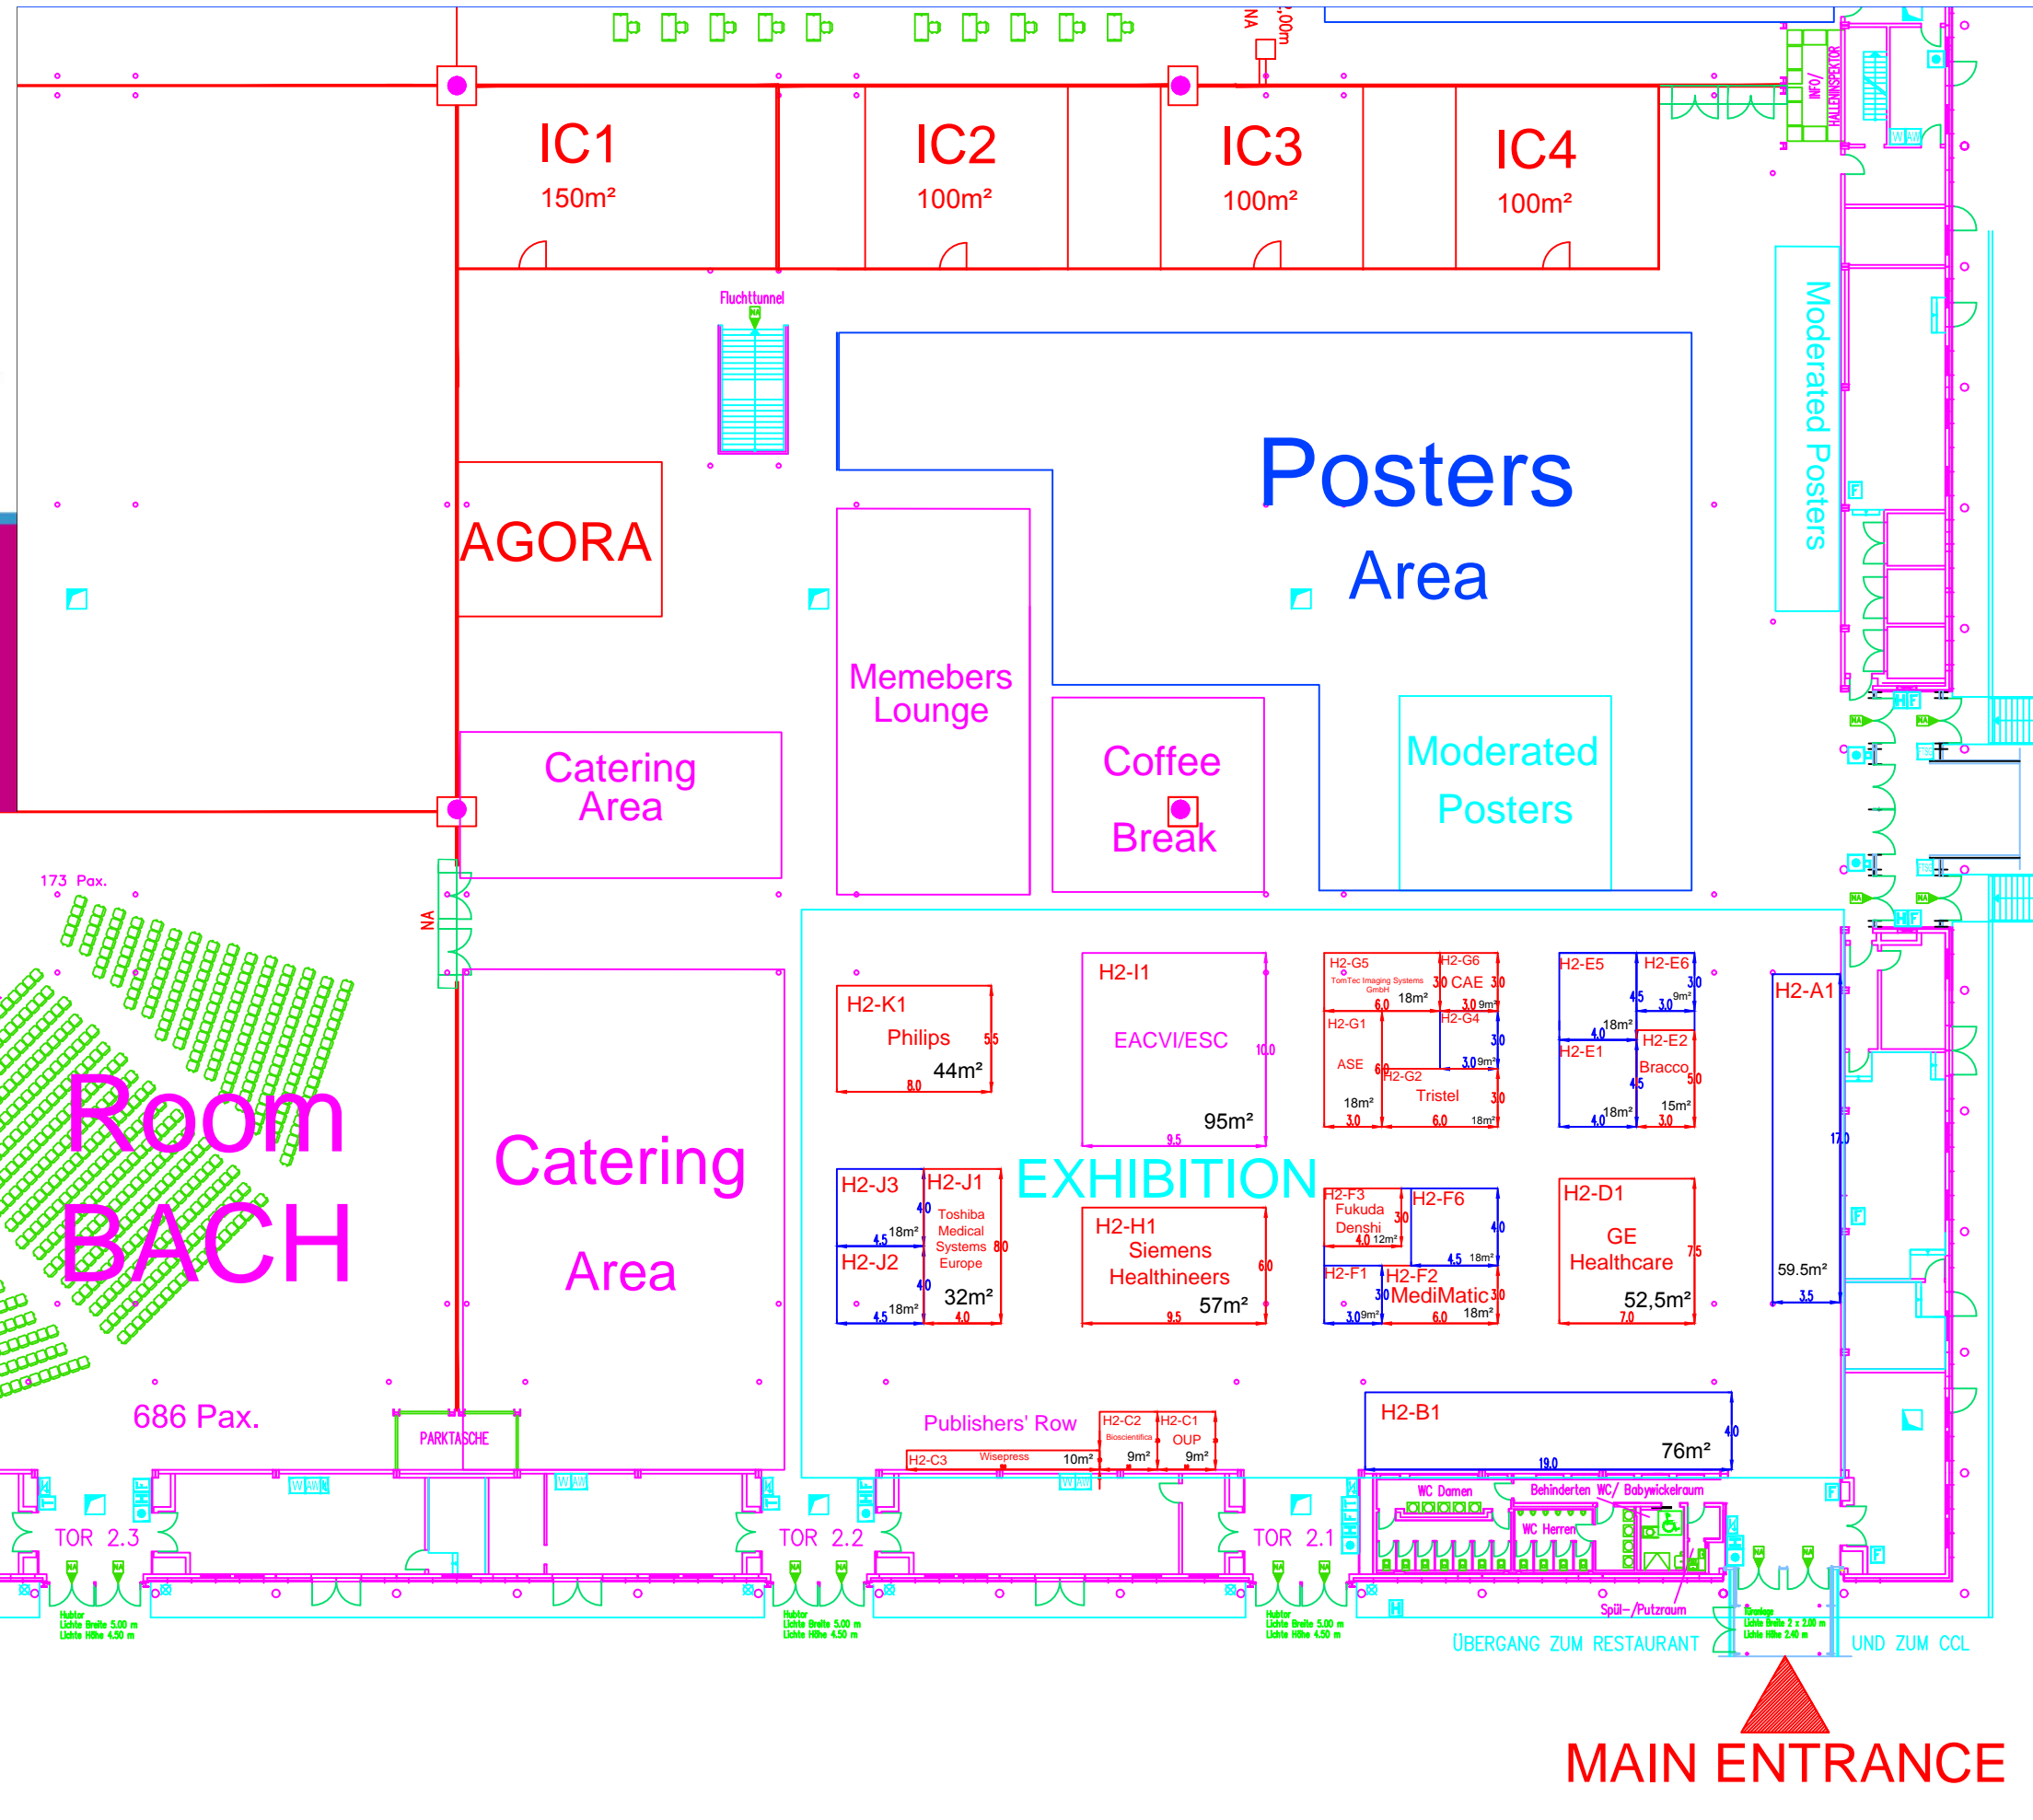

EuroEcho Imaging 2016

EDITION

Leipzig - Germany
7-10 December 2016

MAIN ENTRANCE