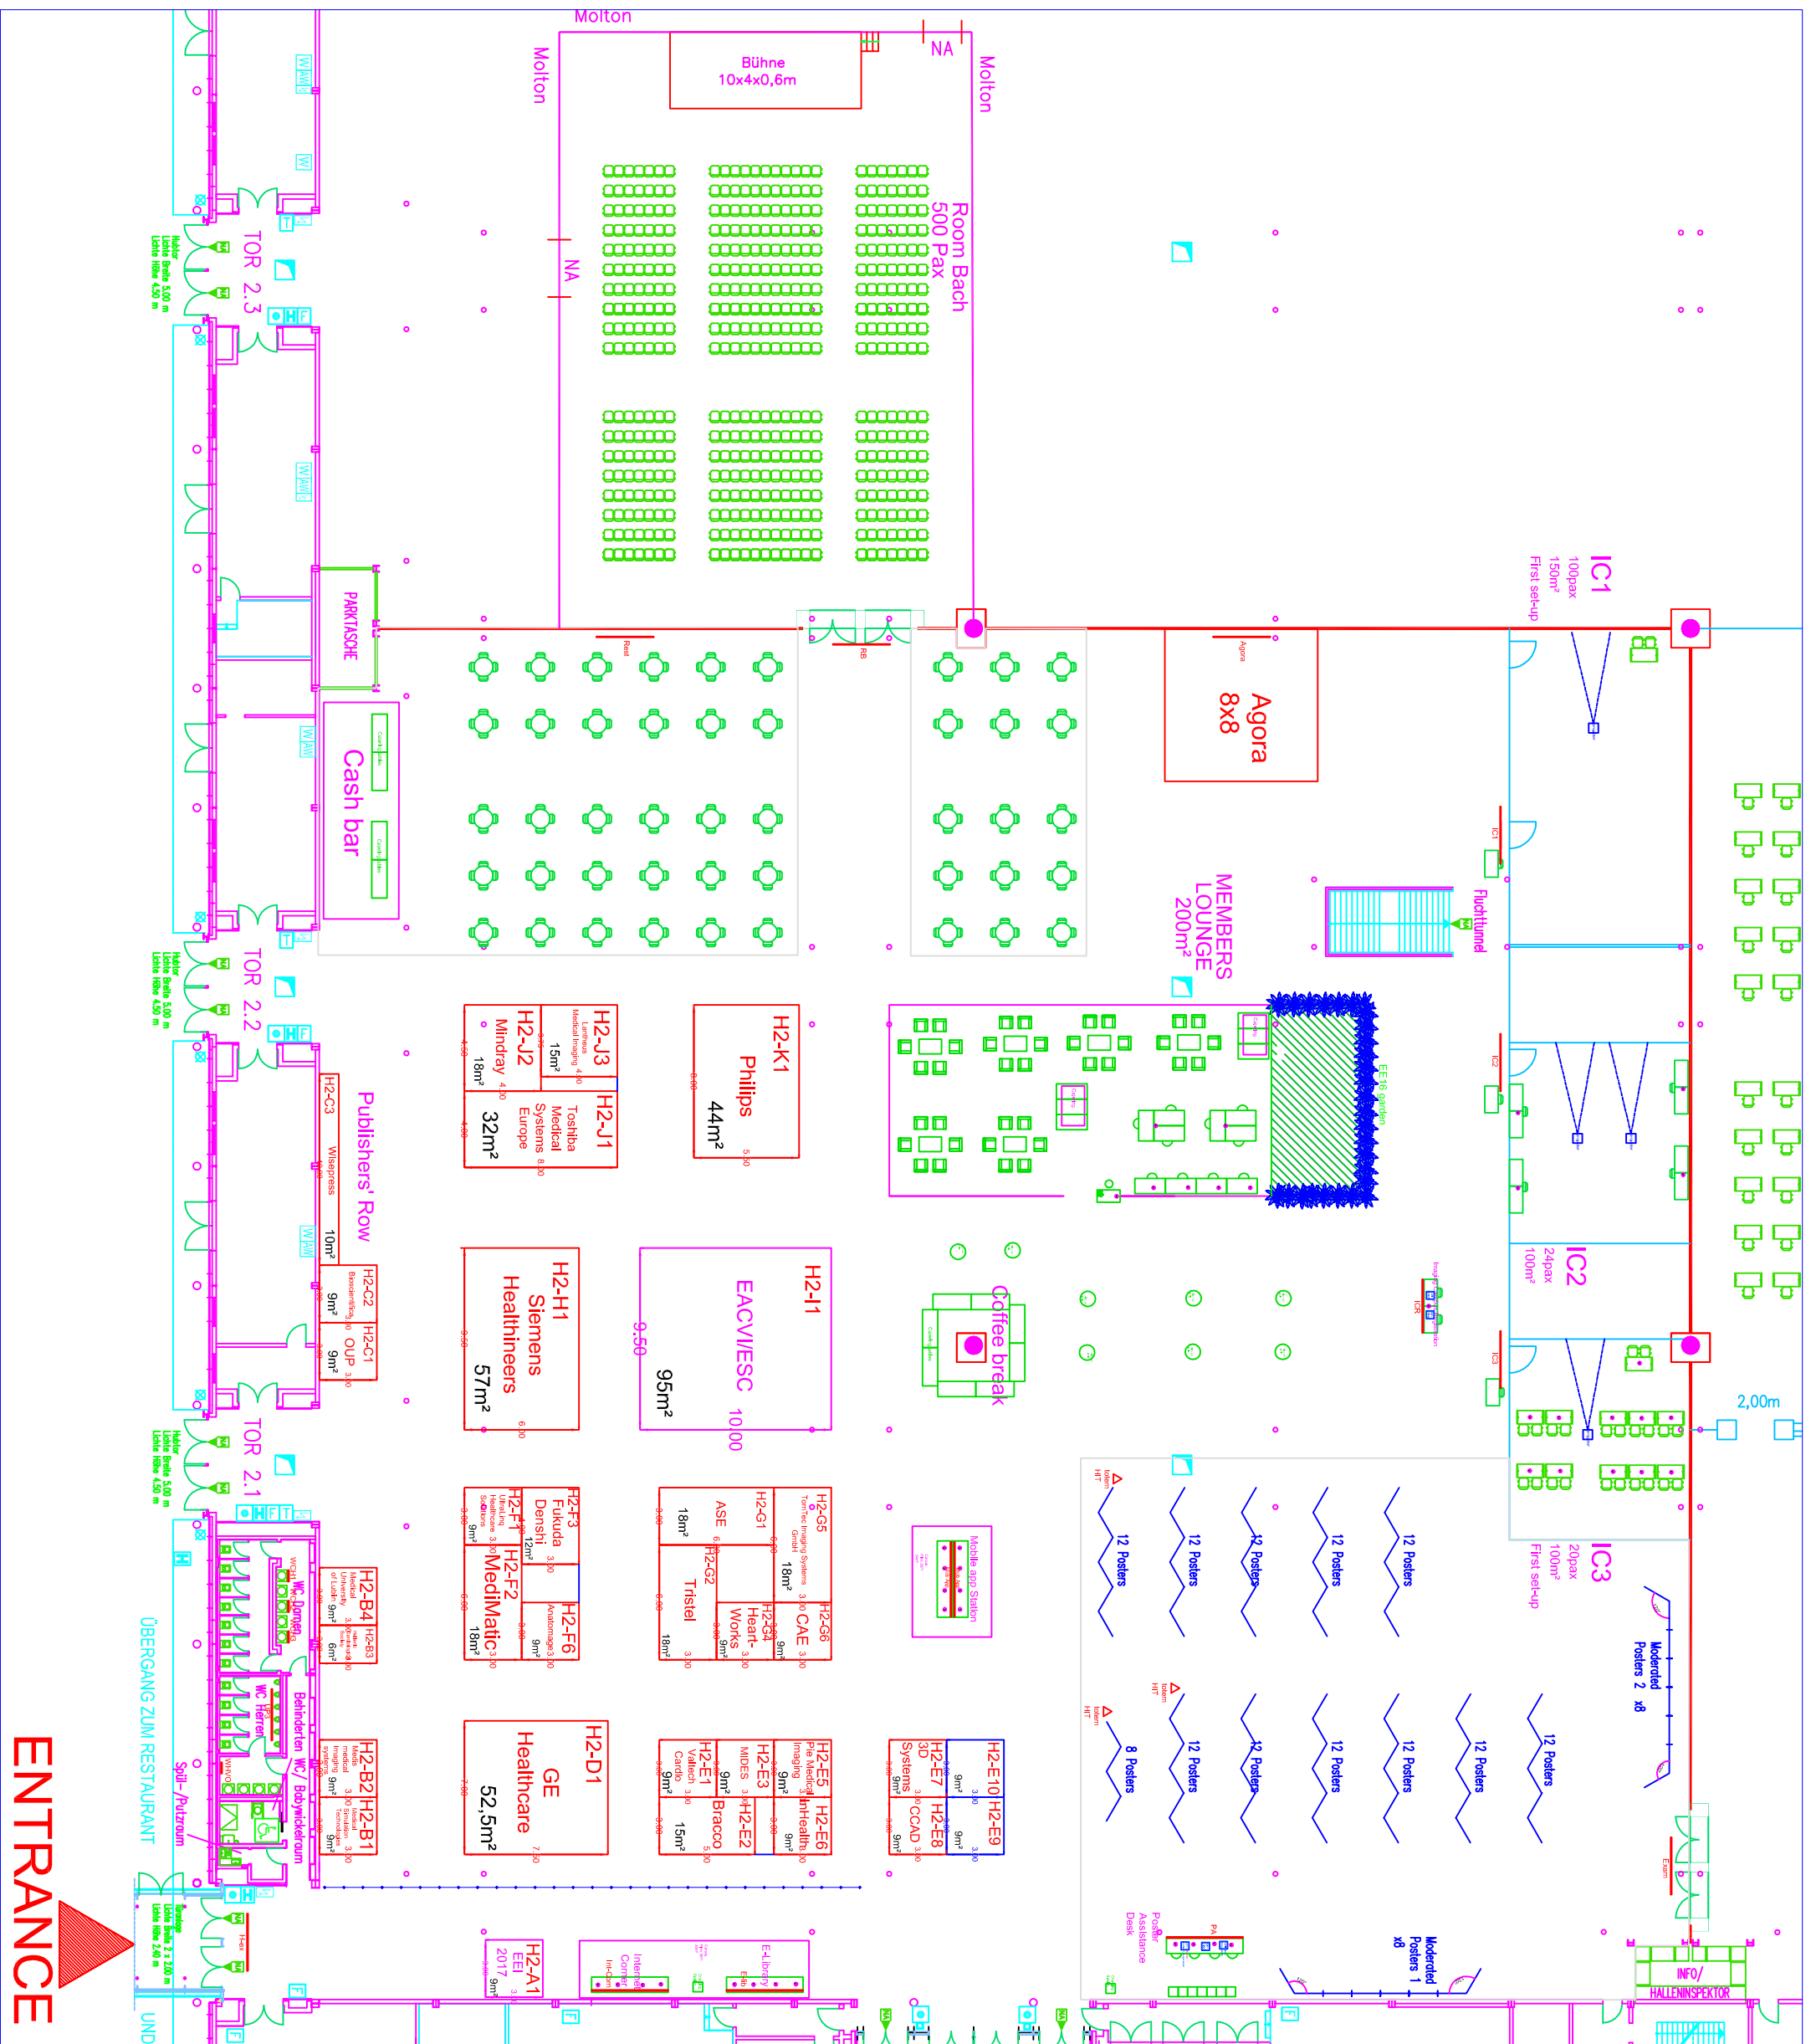

# EuroEcho-Imaging 2016

7 - 10 December  
Leipzig, Germany

**Exhibition Opening Hours**  
**Wednesday 09:00-19:00**  
**Thursday 08:30-17:30**  
**Friday 08:30-17:30**  
**Saturday CLOSED**

**ENTRANCE**