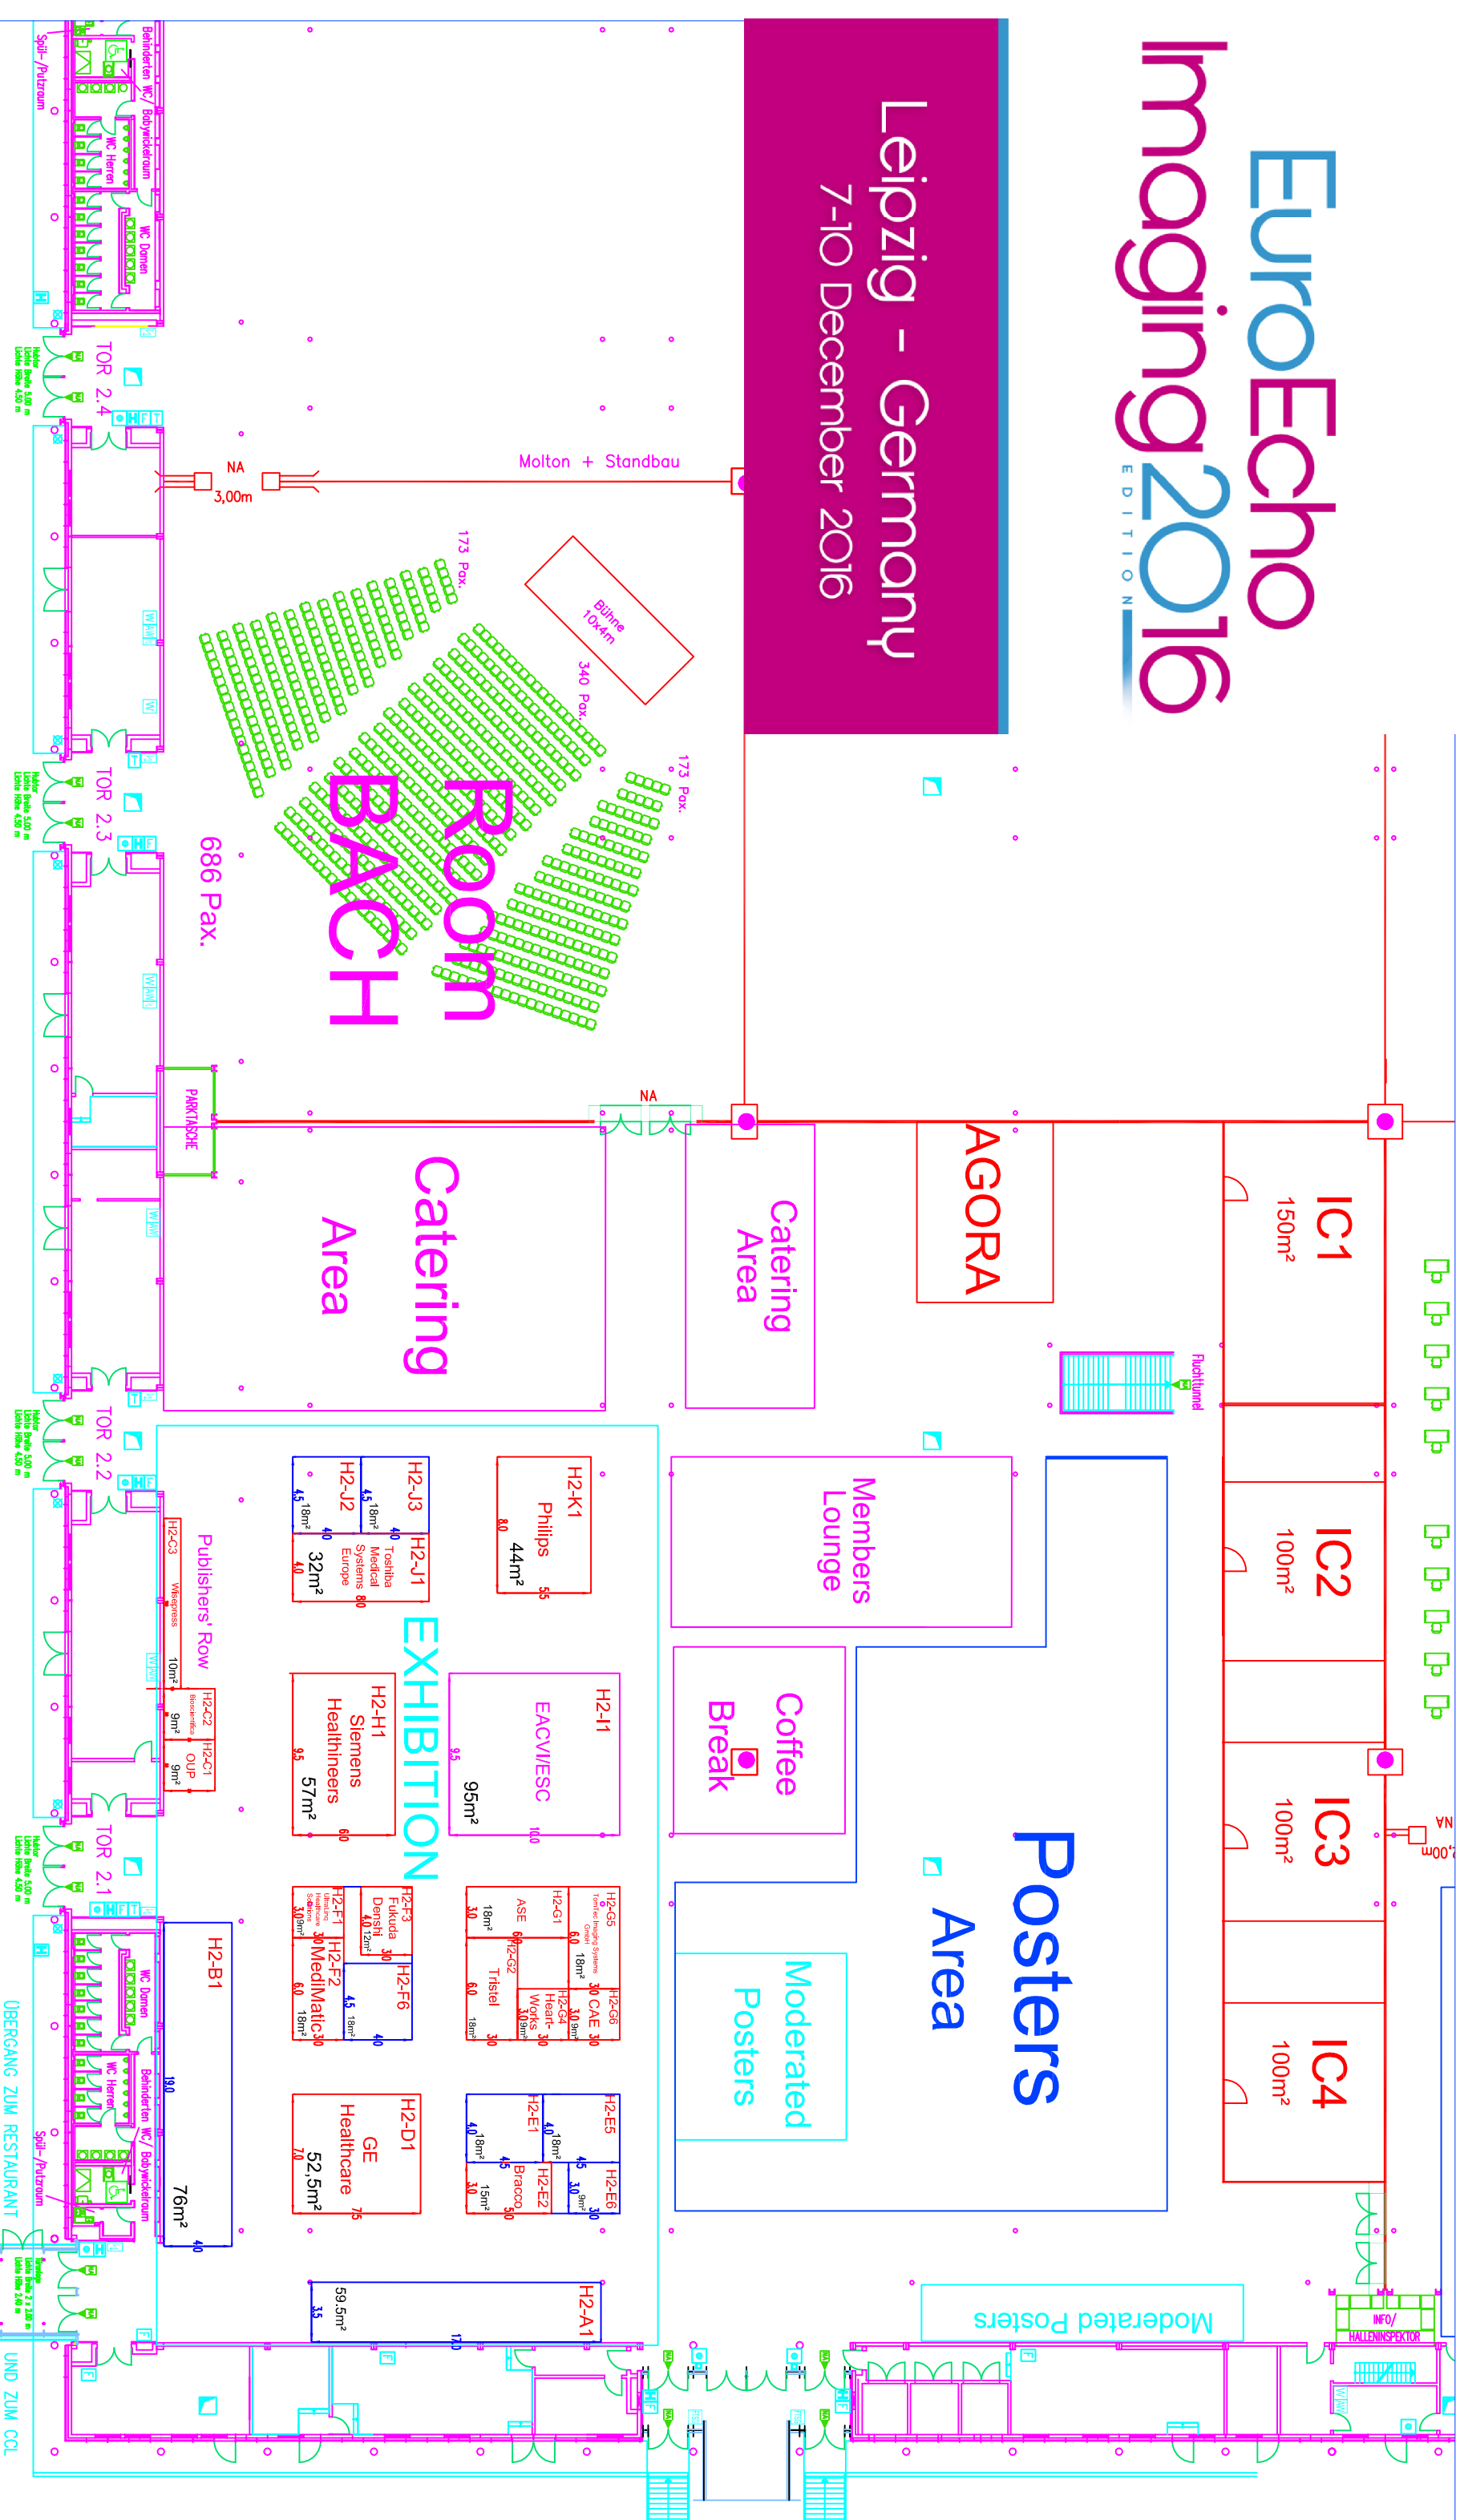

EuroEcho Imaging 2016

EDITION

Leipzig - Germany
7-10 December 2016

**ROOM
BACH**

AGORA

**Catering
Area**

**Members
Lounge**

**Coffee
Break**

Posters

Area

**Moderated
Posters**

EXHIBITION

H2-J3
40
4.5 18m²
H2-J2
40
4.5 18m²
H2-J1
80
32m²
Toshiba
Medical
Systems
Europe

H2-K1
95
44m²
Philips

H2-11
100
95m²
EACV/ESC

H2-H1
60
57m²
Siemens
Healthineers

H2-G5
30
18m²
H2-G6
30
18m²
H2-G1
60
18m²
ASE
H2-G2
30
18m²
H2-G3
30
18m²
Tristel

H2-F3
30
4.0 12m²
Fukuda
Denshi
H2-F1
30
4.5 18m²
H2-F2
30
4.5 18m²
MediMatic

H2-E5
45
18m²
H2-E6
30
15m²
H2-E1
45
18m²
H2-E2
30
15m²
Braacco

H2-D1
75
52.5m²
GE
Healthcare

H2-A1
35
59.5m²

686 Pax.

MAIN ENTRANCE