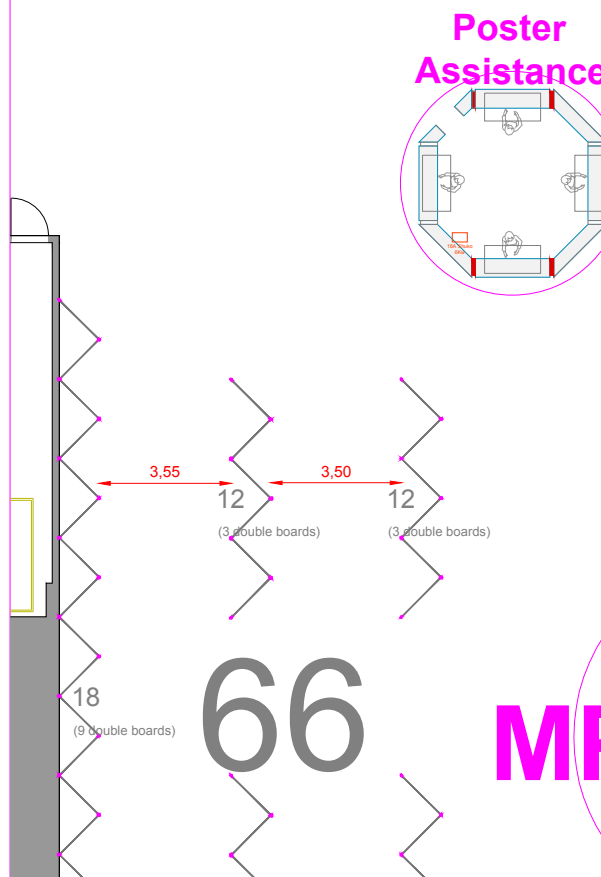

keine Abhängung möglich
no rigg points

Future Meetings
no rigg points

To Lecture Rooms, Meeting Rooms, Practical Tutorials
To Speaker Service Center to registration

Internet Corner

keine Abhängung möglich
no rigg points

ESC TV

Seating area
To Catering Area

Poster Assistance

A 80

92

66

MP1 MP2

50

14

8 (4 double boards)

12 (3 double boards)

16 (4 double boards)

16 (4 double boards)

20 (5 double boards)

20 (5 double boards)

1,00