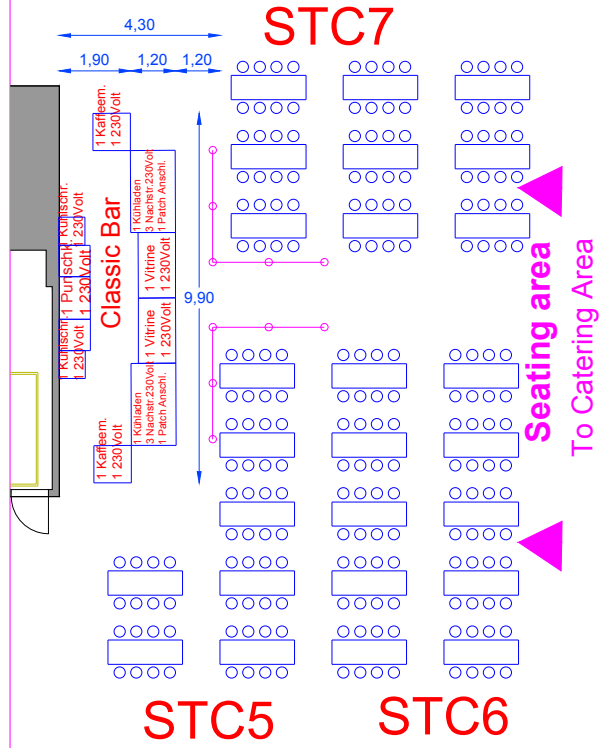

keine Abhängung möglich
no rigg points

Future Meetings
no rigg points

To Lecture Rooms, Meeting Rooms, Practical Tutorials
To Speaker Service Center to registration

Internet Corner

keine Abhängung möglich
no rigg points

ESC TV

Seating area
To Catering Area

Poster Assistance

A 80

92

66

MP1 MP2

50

14

8 (4 double boards)

12 (3 double boards)

16 (4 double boards)

16 (4 double boards)

20 (5 double boards)

20 (5 double boards)

1,00