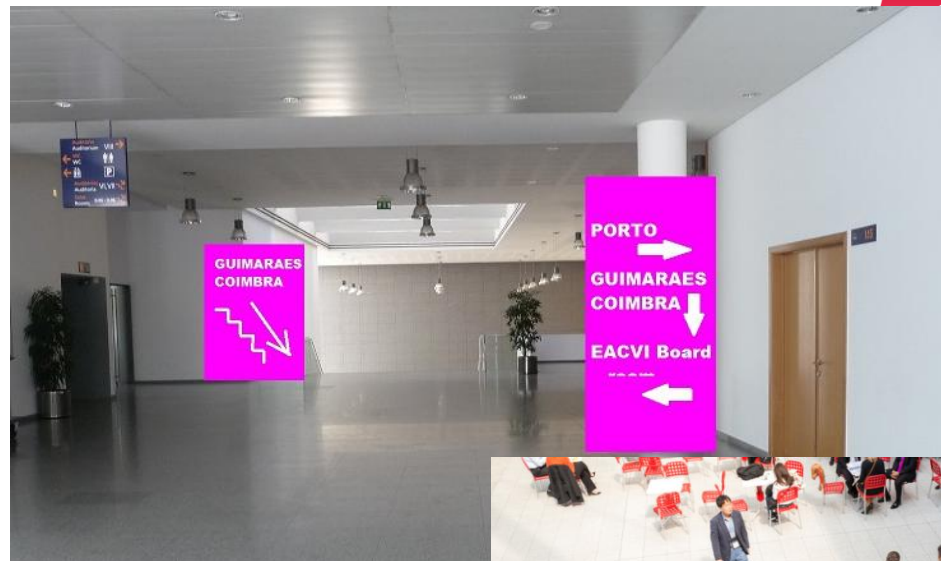

Banners on Gate to Lecture rooms

- Banners on the gate to orient delegates to Lecture rooms
- Size: 3 m high (detailed specs to be provided)
- 1 side as a bridge
- Quantity: 1
- Price for Gate: €2500
- Accrued points: 1

Gate Location

WE
ARE THE
ESC

Sitting cubes areas

Sitting cube area near Lecture rooms: Porto, Coimbra, Guimaraes

Location: L

WE
ARE THE
ESC

- Sitting cubes will be located centrally to all the lecture rooms
- Size: 0.50 m x 0.50 m x 0.50m high
- 6 sides
- Quantity: 25
- Price : €10 000
- Accrued points: 4

Sitting cubes in the Foyer area Location: F

- Sitting cubes will be located centrally to all the lecture rooms
- Size: 0.50 m x 0.50 m x 0.50m high
- 6 sides
- Quantity: 25
- Price : €10 000
- Accrued points: 4

Sitting cubes near imaging campus

Location: I

- Sitting cubes will be located near Imaging Campus and Members Lounge
- Size: 0.50 m x 0.50 m x 0.50m high
- 6 sides
- Quantity: 25
- Price : €10 000
- Accrued points: 4