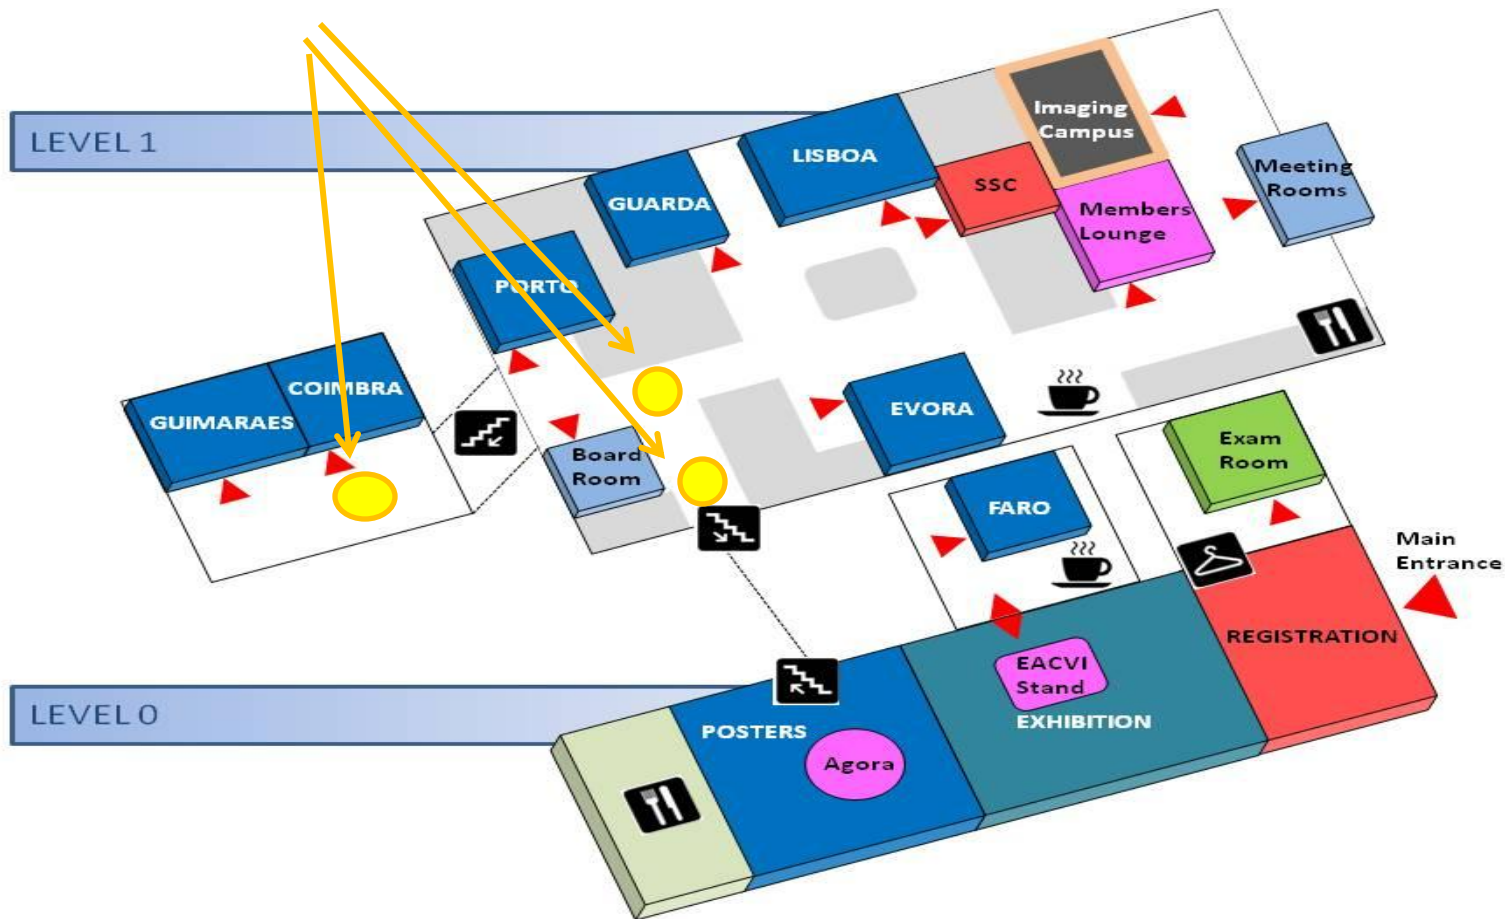

Sticker location

WE
ARE THE
ESC