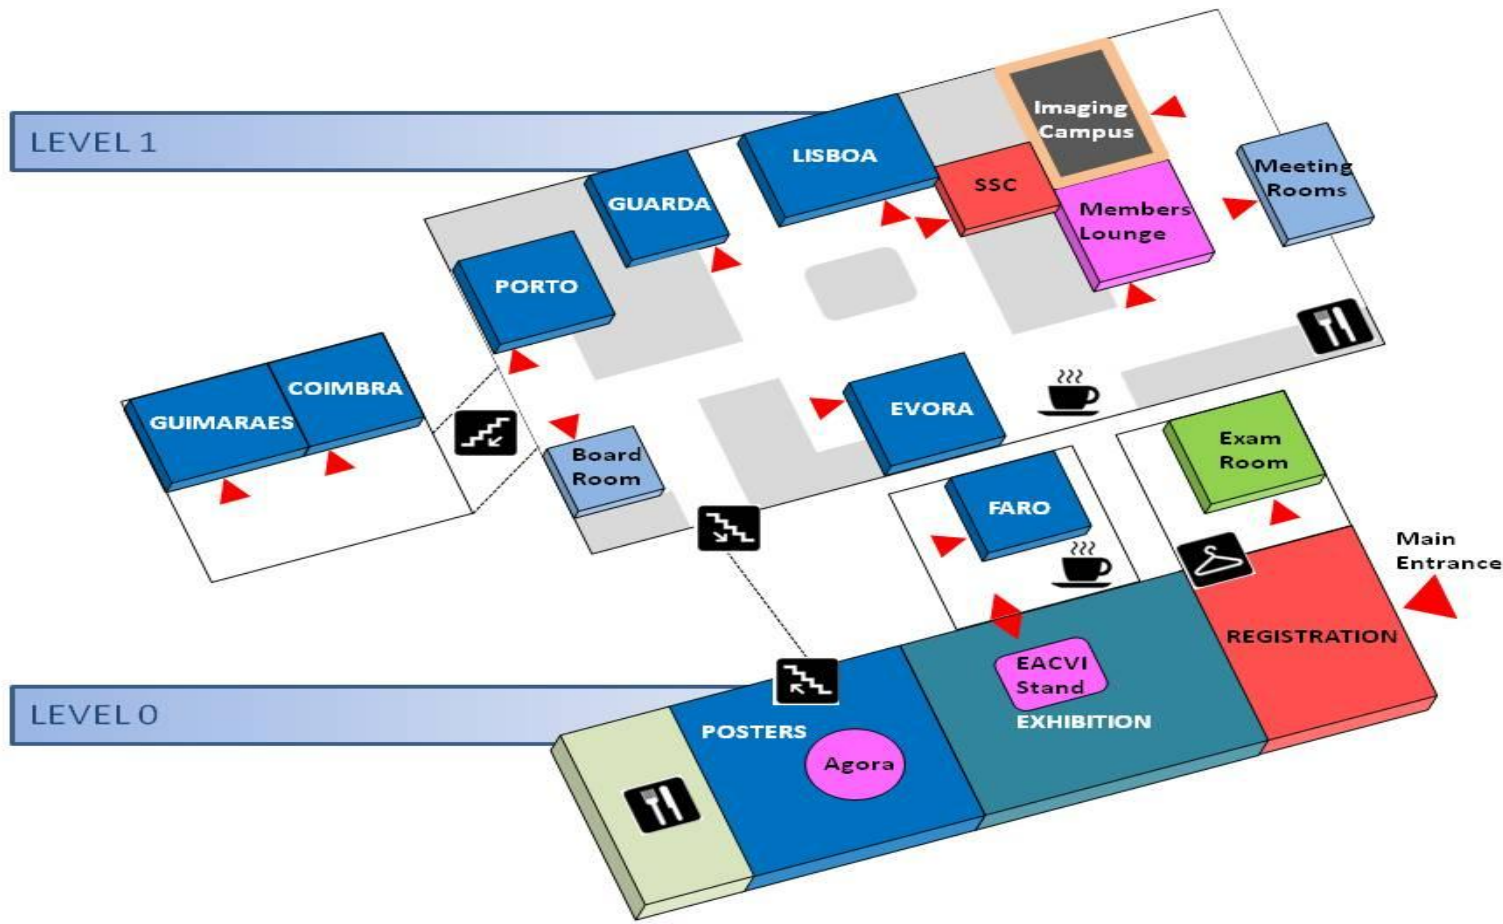

Assignment of items will be made based upon the accrued points ranking and in respect of accrued points deadline

Building Overview

WE
ARE THE
ESC

Stickers

- Stickers on the floor to orient delegates through the corridor to your exhibition or to the lecture room you will be using
- Size: maximum 1 m diameter
- Location: floor
- Quantity: 3
- Price per sticker : €600
- No accrued points

Banners on Gate to Lecture rooms

- Banners on the gate to orient delegates to Lecture rooms
- Size: 3 m high (detailed specs to be provided)
- 1 side as a bridge
- Quantity: 1
- Price for Gate: €2500
- Accrued points: 1

Gate Location

WE
ARE THE
ESC

Sitting cubes areas

Sitting cube area near Lecture rooms: Porto, Coimbra, Guimaraes

Location: L

WE
ARE THE
ESC

- Sitting cubes will be located centrally to all the lecture rooms
- Size: 0.50 m x 0.50 m x 0.50m high
- 6 sides
- Quantity: 25
- Price : €10 000
- Accrued points: 4

Sitting cubes in the Foyer area Location: F

- Sitting cubes will be located centrally to all the lecture rooms
- Size: 0.50 m x 0.50 m x 0.50m high
- 6 sides
- Quantity: 25
- Price : €10 000
- Accrued points: 4