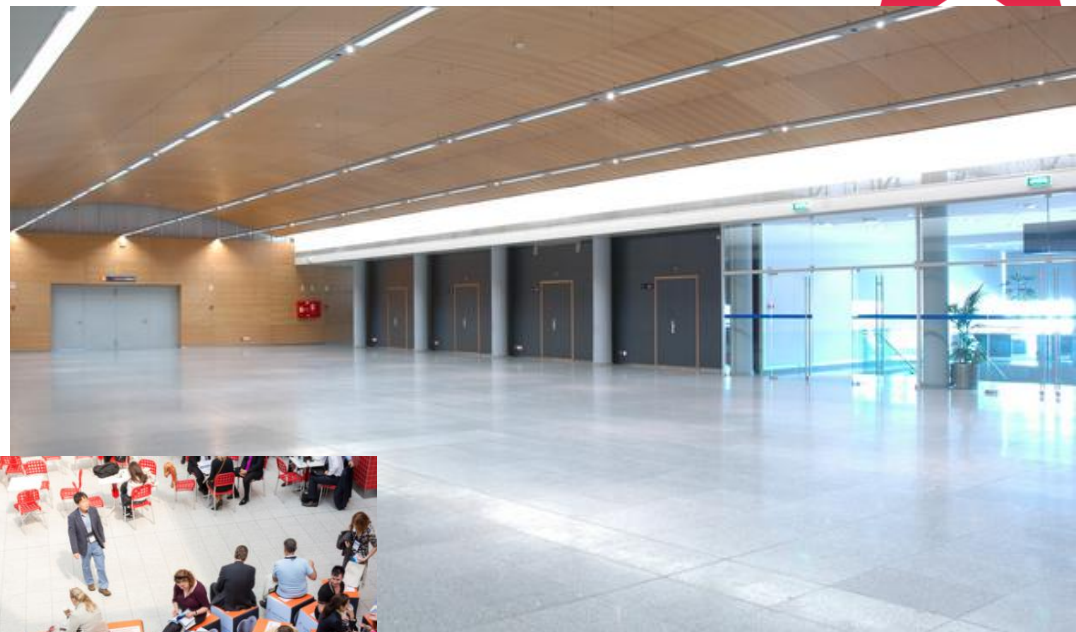

Banners on Gate to Lecture rooms

- Banners on the gate to orient delegates to Lecture rooms
- Size: 3 m high (detailed specs to be provided)
- 1 side as a bridge
- Quantity: 1
- Price for Gate: €2500
- Accrued points: 1

Gate Location

WE
ARE THE
ESC

Sitting cubes areas

Sitting cube area near Lecture rooms: Porto, Coimbra, Guimaraes

Location: L

WE
ARE THE
ESC

- Sitting cubes will be located centrally to all the lecture rooms
- Size: 0.50 m x 0.50 m x 0.50m high
- 6 sides
- Quantity: 25
- Price : €10 000
- Accrued points: 4

Sitting cubes in the Foyer area Location: F

- Sitting cubes will be located centrally to all the lecture rooms
- Size: 0.50 m x 0.50 m x 0.50m high
- 6 sides
- Quantity: 25
- Price : €10 000
- Accrued points: 4

Sitting cubes near imaging campus

Location: I

- Sitting cubes will be located near Imaging Campus and Members Lounge
- Size: 0.50 m x 0.50 m x 0.50m high
- 6 sides
- Quantity: 25
- Price : €10 000
- Accrued points: 4