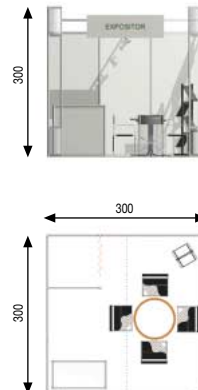

Would you like a sign? No Yes

Name on sign

Stand ETSA of 3 x 3 sq.m.

- Green (billar) carpet
- White metallic frame
- White walls (internal size 94.5 x 235 cms)
- 1 storage of 1 x 1
- 1 counter of 100 x 50
- Freeze according project with a white plate of pvc of 150 x 50
- Decorative element on the corner of the stand
- Daily cleaning

Lighting

- General lighting by spots of 100 W by 50 W/sq.m.
- 1 switchboard of 1.1 Kw for general lighting
- Electrical consumption and taxes included

Furniture

- 1 white round table
- 4 director's cinema chairs
- 1 stool
- 1 brochure holder chino
- 1 lettering by black standard letter (25 characters)
- 2 logos ETSA on the top