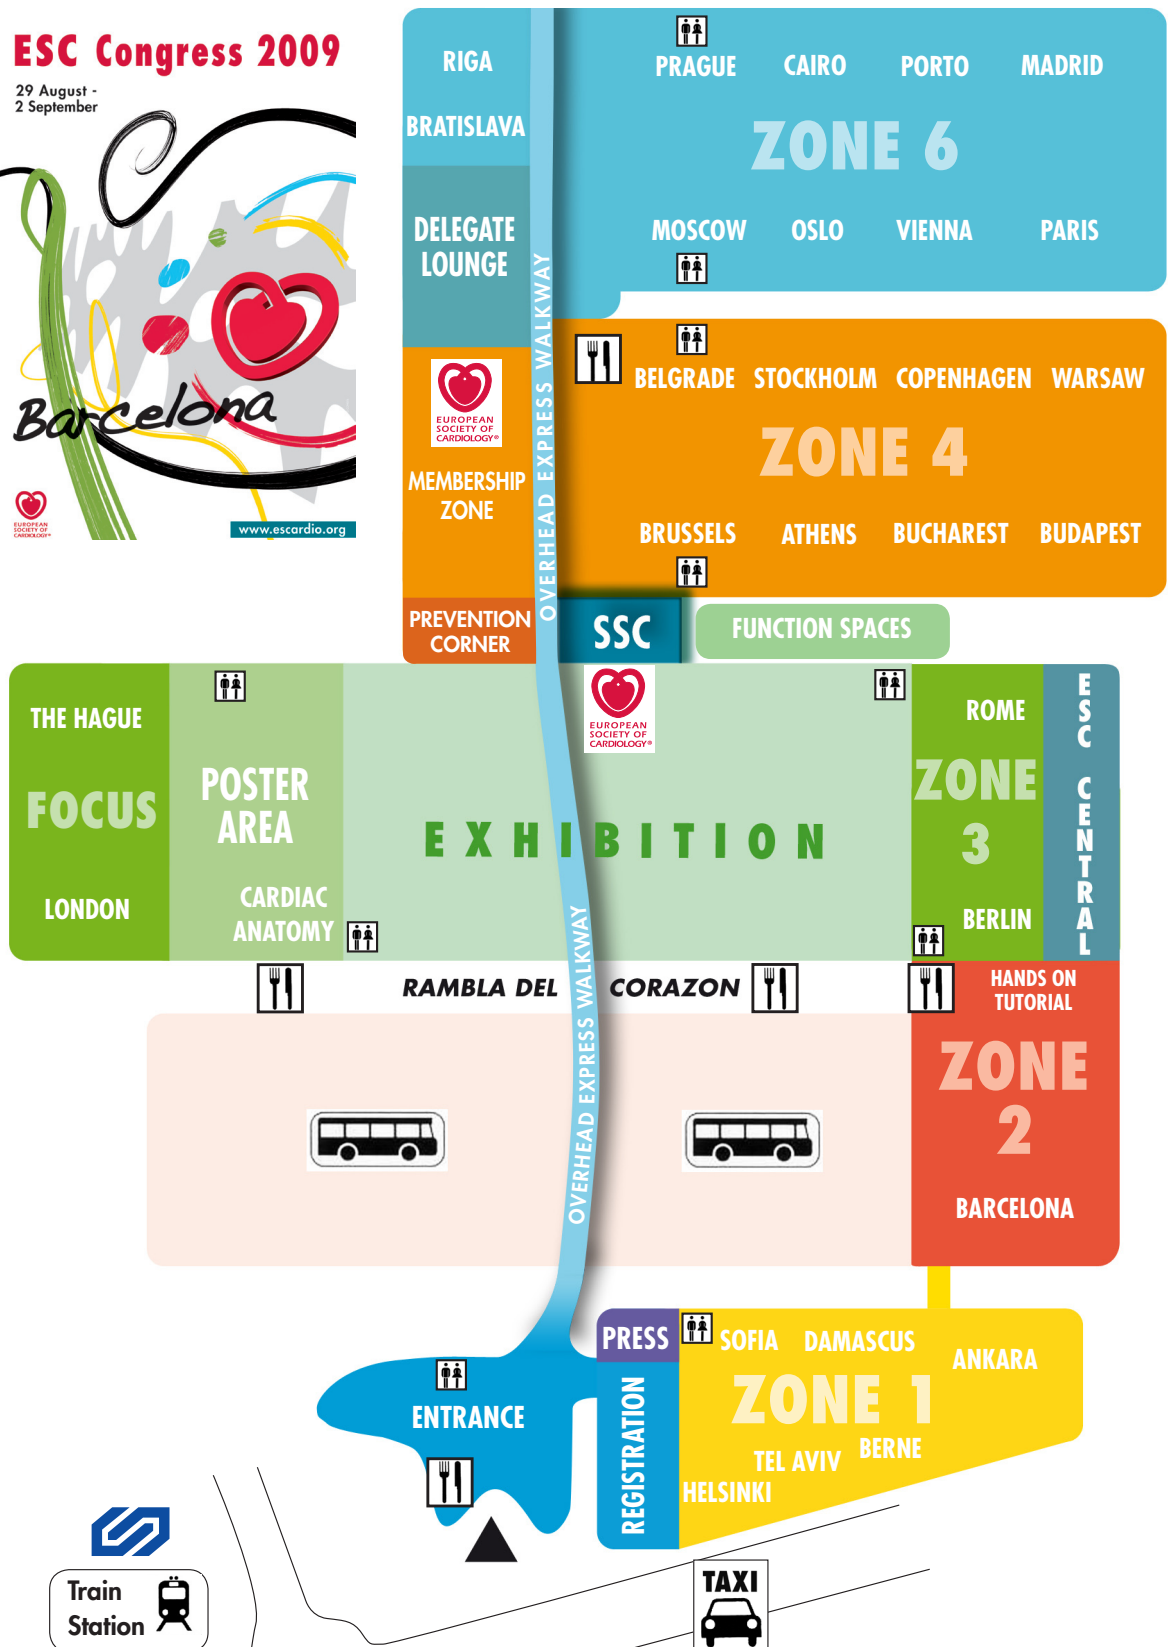

# ESC Congress 2009

29 August -  
2 September

[www.escardio.org](http://www.escardio.org)

ENTRANCE	ZONE 1	ZONE 3	ZONE 4	ZONE 6
REGISTRATION	ANKARA 600	BERLIN 1200	WARSAW 1000	MADRID 1000
PRESS	HELSINKI 500	ROME 1200	BUDAPEST 800	PARIS 800
CLOAKROOM	TEL AVIV 400	FOCUS LONDON 800	ATHENS 700	CAIRO 700
INDUSTRY WELCOME DESKS	BERNE 300	THE HAGUE 800	BUCHAREST 600	PORTO 600
	DAMASCUS 200	ESC CENTRAL	COPENHAGEN 600	VIENNA 600
	SOFIA 200	POSTER AREA	STOCKHOLM 600	MOSCOW 500
	<b>ZONE 2</b>	CARDIAC ANATOMY	BELGRADE 500	OSLO 500
	BARCELONA 3200	EXHIBITION	BRUSSELS 300	PRAGUE 400
	INDUSTRY COACH PARKING	FUNCTION SPACES	MEMBERSHIP ZONE	BRATISLAVA 120
	HANDS ON TUTORIAL		PREVENTION CORNER	RIGA 120
			SPEAKER SERVICE	DELEGATE LOUNGE
			CENTRE SSC (First floor)	