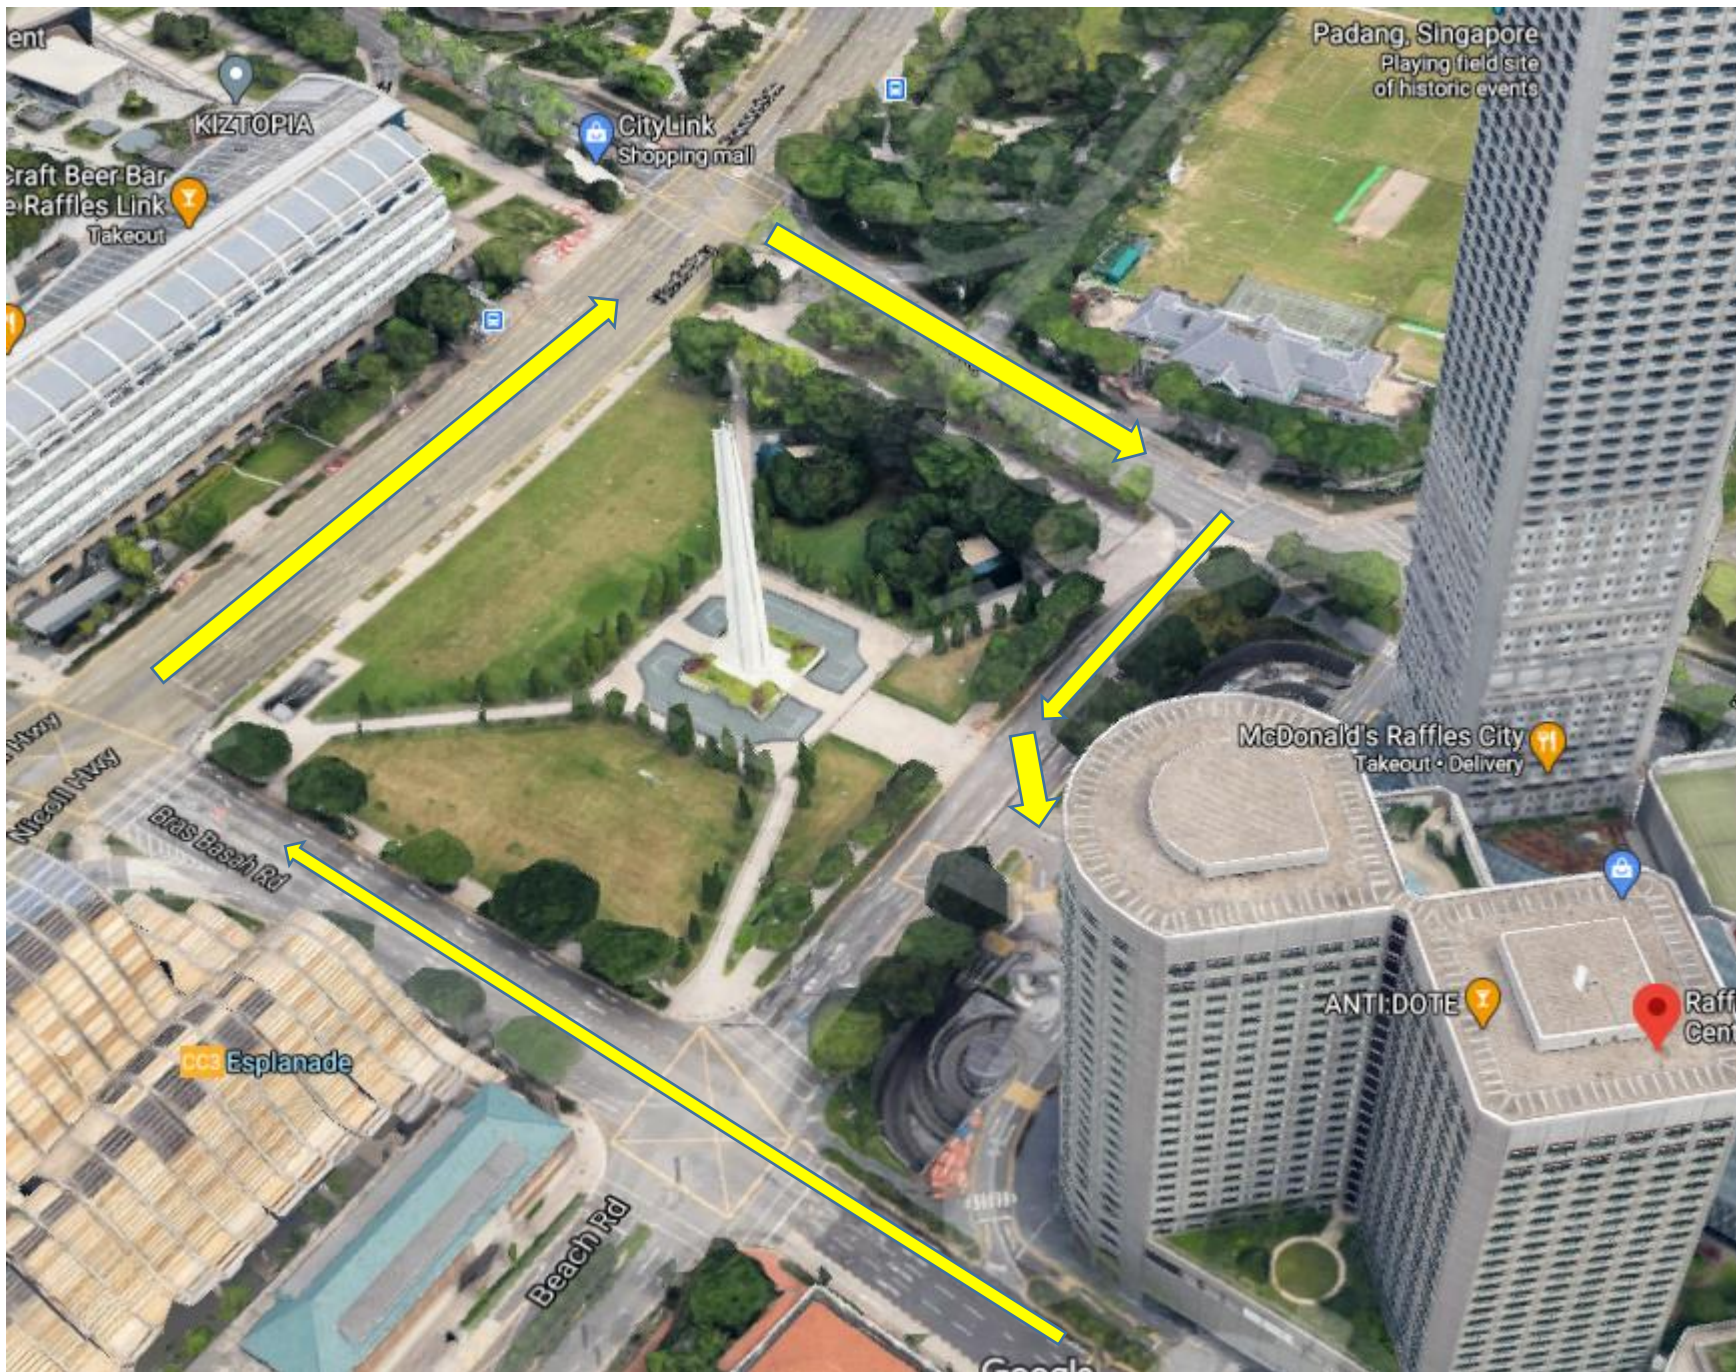

Directions to loading bay from Beach Rd and Bras Basah Rd

Raffles City
Convention Centre

SKA
SUITES

Fairmont
SINGAPORE

swissôtel THE STAMFORD
SINGAPORE

Coming via Beach Rd

Turn left into Swissotel "Mark X"

This is the entrance of the loading bay

**Coming via Bras Basah
Follow the yellow arrow
to get to Beach Rd and
refer to slide 2 for
loading bay location**