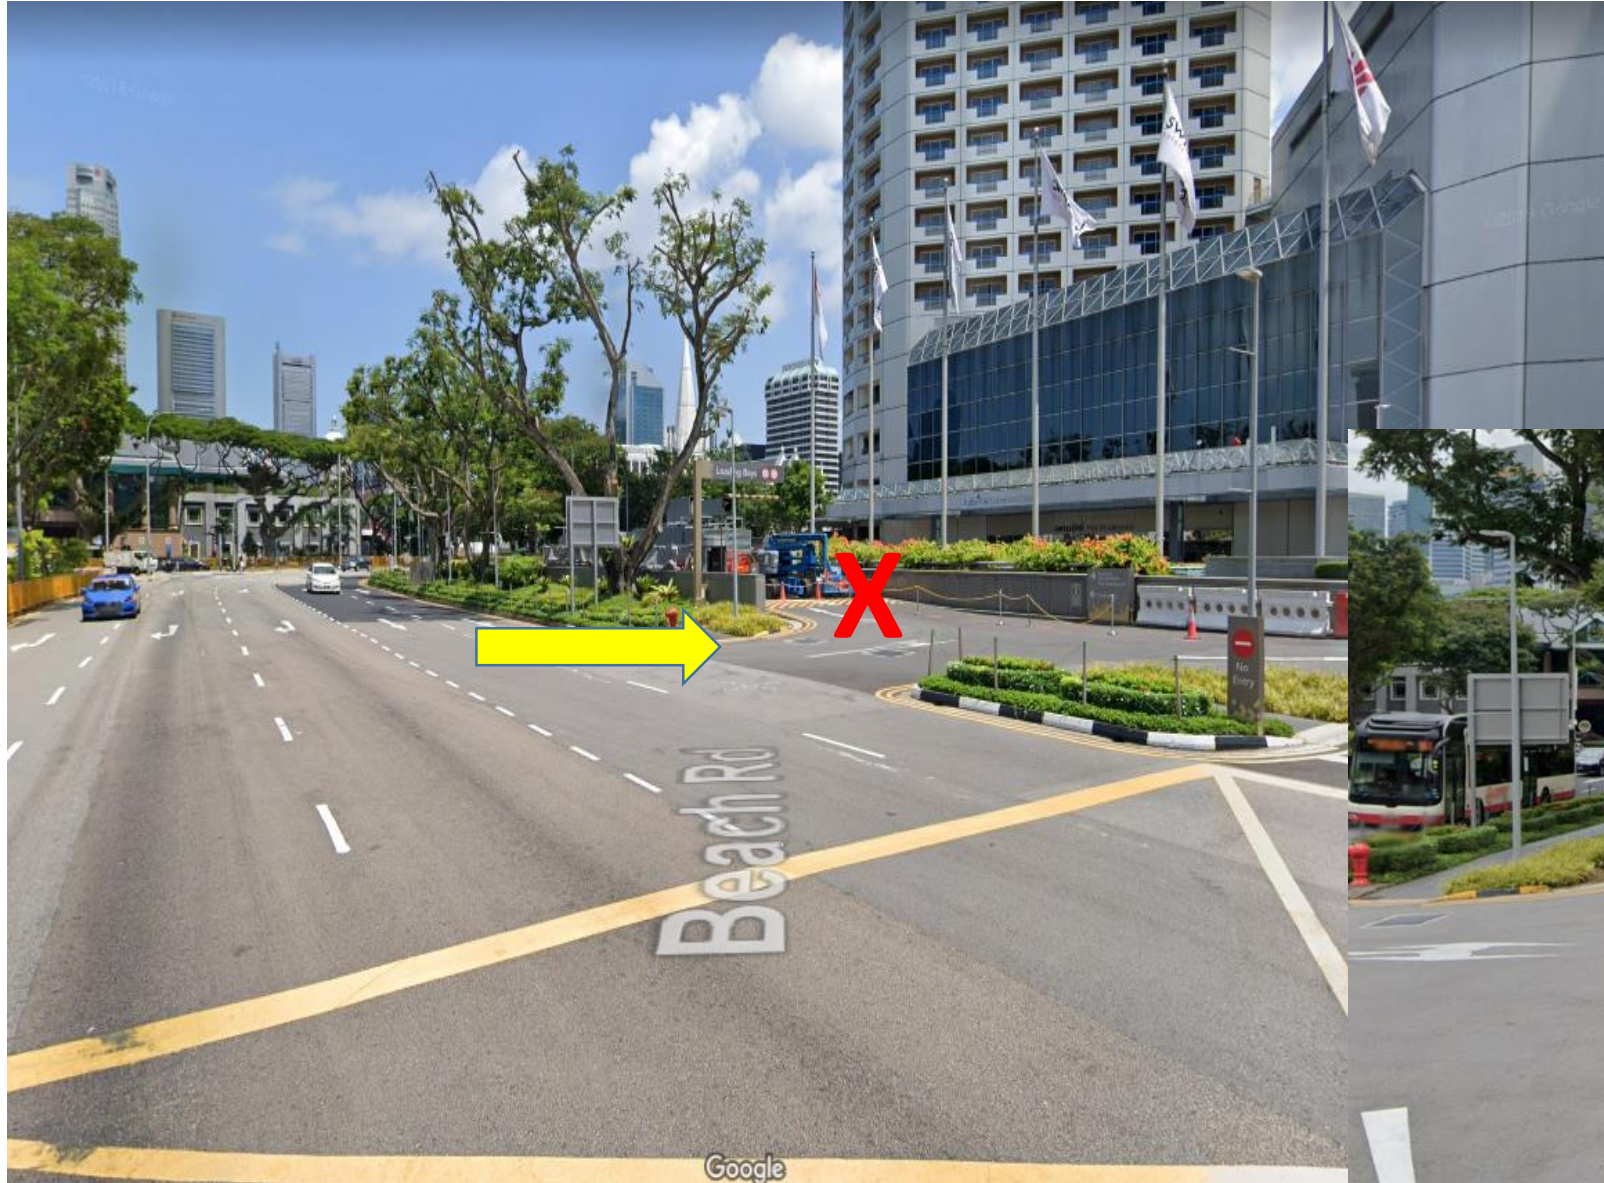

Directions to loading bay from Beach Rd and Bras Basah Rd

Raffles City
Convention Centre

SKA
SUITES

Fairmont
SINGAPORE

swissôtel THE STAMFORD
SINGAPORE

Coming via Beach Rd

Turn left into Swissotel "Mark X"

This is the entrance of the loading bay

**Coming via Bras Basah
Follow the yellow arrow
to get to Beach Rd and
refer to slide 2 for
loading bay location**