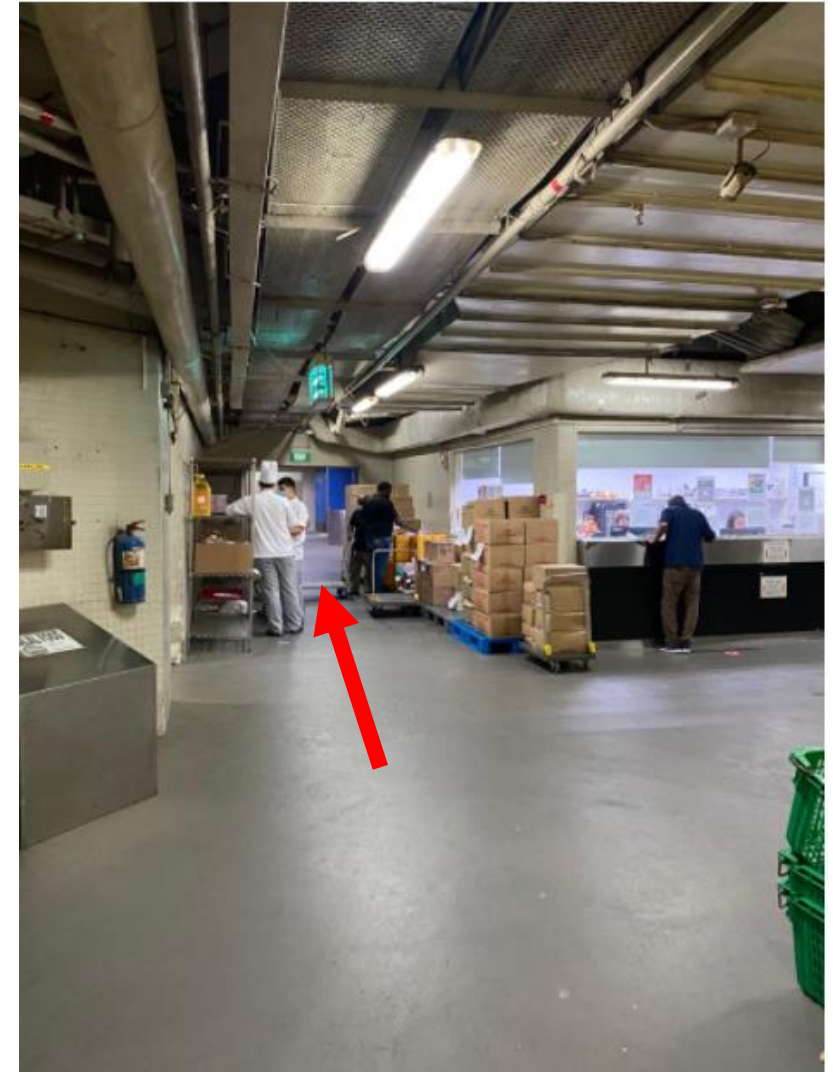

# Directions from Loading Dock 2 to L4 Convention space

Raffles City  
Convention Centre

SKAI  
SUITES

Fairmont  
SINGAPORE

swissôtel THE STAMFORD  
SINGAPORE

1. Vehicle to head to loading dock 2  
(Please ensure all vendors head to dock 5 for exchanging of pass / temperature taking & safe entry check in before heading to dock 2)

2. To pass by receiving office and enter via walkway

3. To take elevators DSL 1 – 4 to level 4

4. Exist at level 4 and turn right toward Convention foyer

5. Exit via this door and you will see convention foyer