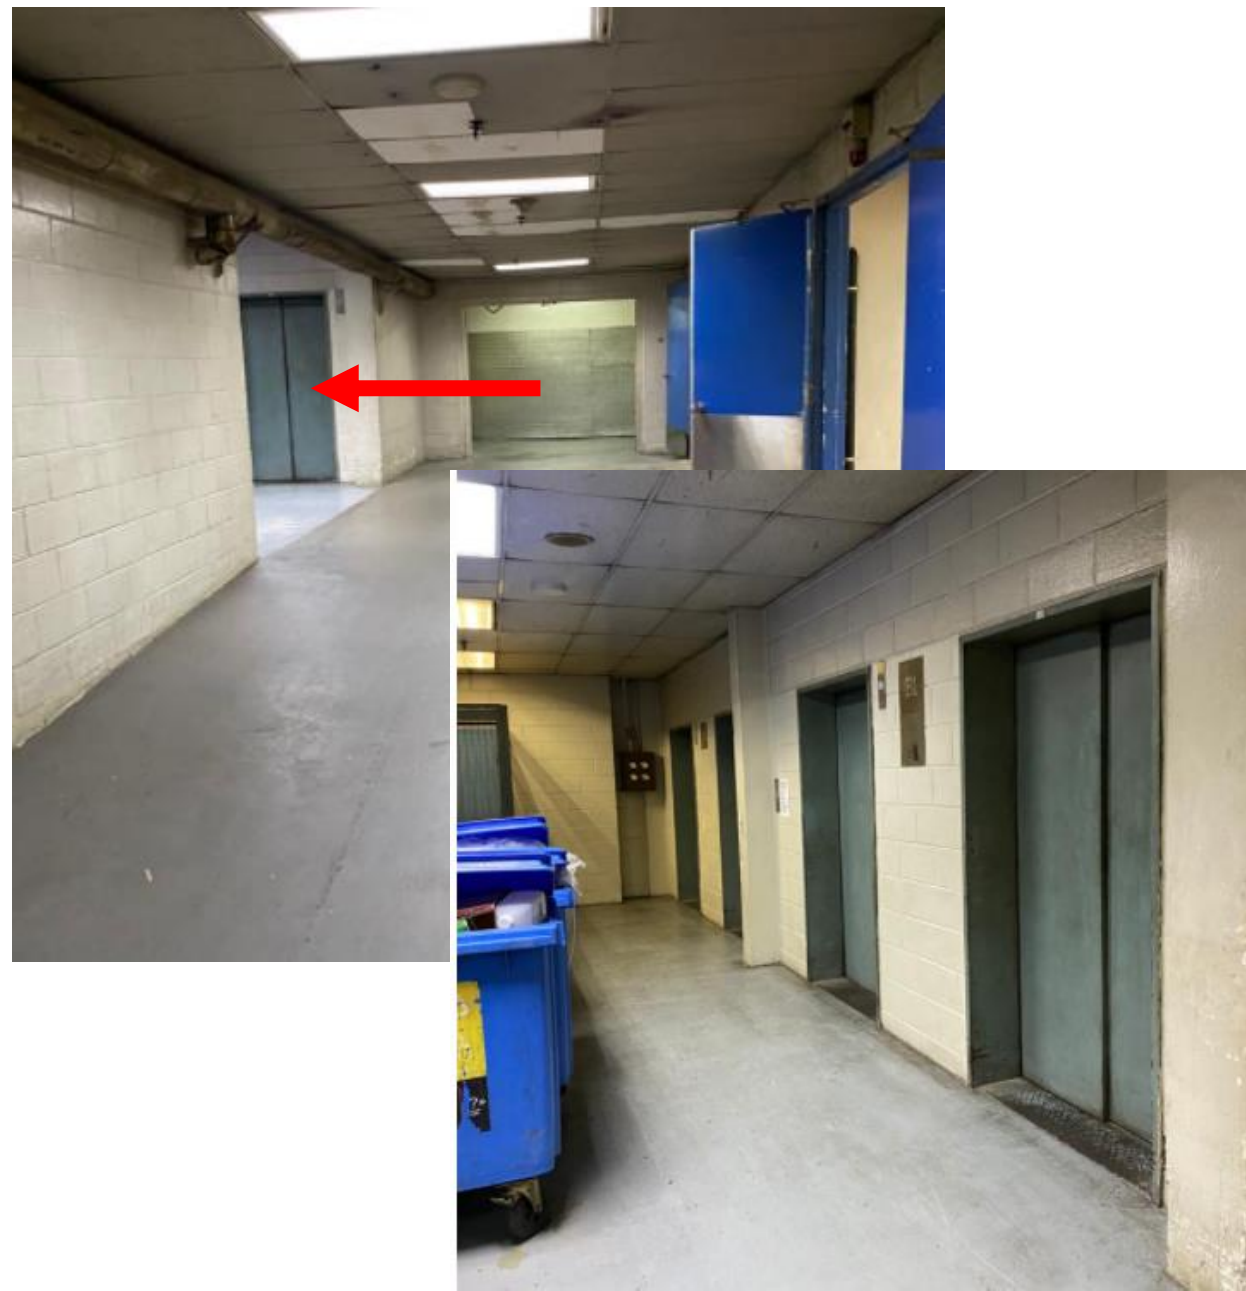

# Directions from Loading Dock 2 to L4 Convention space

Raffles City  
Convention Centre

SKAI  
SUITES

Fairmont  
SINGAPORE

swissôtel THE STAMFORD  
SINGAPORE

1. Vehicle to head to loading dock 2  
(Please ensure all vendors head to dock 5 for exchanging of pass / temperature taking & safe entry check in before heading to dock 2)

2. To pass by receiving office and enter via walkway

3. To take elevators DSL 1 – 4 to level 4

4. Exist at level 4 and turn right toward Convention foyer

5. Exit via this door and you will see convention foyer