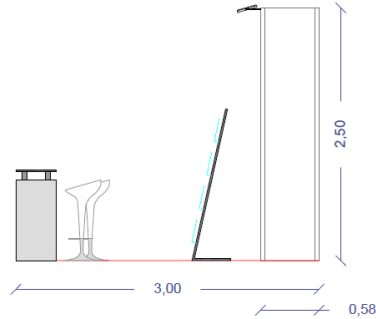

## THIS PACKAGE INCLUDES:

- wooden backwall 2,50 mt high, 50 cm width, white painted
- graphic background (dim. 2x2,5 mt)
- nr. 2 led spotlights
- nr. 1 multiple socket (with 4 plugs)
- nr. 1 desk with nr. 2 stools
- nr. 1 brochure rack
- nr. 1 waste basket
- power - 3 Kw
- floor carpeting (color tbd)
- basic stand daily cleaning

plan

side

front