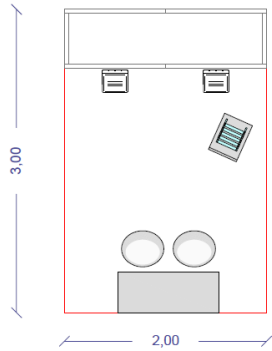

## THIS PACKAGE INCLUDES:

- wooden backwall 2,50 mt high, 50 cm width, white painted
- graphic background (dim. 2x2,5 mt)
- nr. 2 led spotlights
- nr. 1 multiple socket (with 4 plugs)
- nr. 1 desk with nr. 2 stools
- nr. 1 brochure rack
- nr. 1 waste basket
- power - 3 Kw
- floor carpeting (color tbd)
- basic stand daily cleaning

plan

side

front