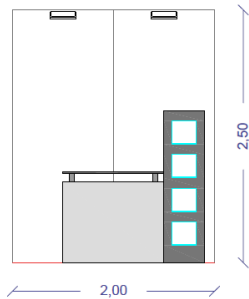

## THIS PACKAGE INCLUDES:

- wooden backwall 2,50 mt high, 50 cm width, white painted
- graphic background (dim. 2x2,5 mt)
- nr. 2 led spotlights
- nr. 1 multiple socket (with 4 plugs)
- nr. 1 desk with nr. 2 stools
- nr. 1 brochure rack
- nr. 1 waste basket
- power - 3 Kw
- floor carpeting (color tbd)
- basic stand daily cleaning

plan

side

front